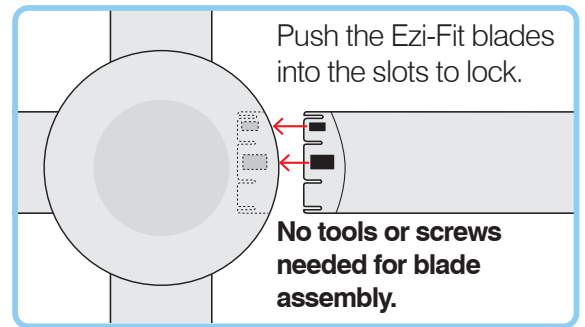

VECTOR-II 56" CEILING FAN WITH LED CCT LIGHT

TECHNICAL SPECIFICATIONS

Size	56 inch (1420mm)
Motor Type	AC (Alternate Current)
Operating Voltage	220-240V AC 50Hz
Motor Wattage	55W
Construction	ABS body and canopy
Blade Material	Moulded ABS (x4)
Ceiling install	Hangsure
Blade Pitch	14 degree (effective)
Ceiling Rake	15 degree max
Control	Wall 3 speed control with light switch (included)
Light Wattage:	18W
Colour Temperature:	3000K / 4200K / 6000K
Lumens:	1400lm
Dimmable:	Yes
Other models available	22563/05: 56" Pure White No Light 22563/06: 56" Matt Black No Light

Warranty	3 year in-home plus 3 year replacement (6-Year) <i>*Limited warranty for wall controller, remote controller and light. Refer to warranty card inside the box for more details.</i>

Standards:	AS/NZS 60335-1 AS/NZS 60335-2-80 AS/NZS 60598-1 AS/NZS 60598-2-1

Patent:	2018201157 (pending)

Airflow:	13,650m³/hr MAX, 180 RPM

ACCESSORIES (sold separately)

Extension Rod with loom kits, 900mm x Ø21mm:	100550/05 white, 100550/06 black
Extension Rod with loom kits, 1800mm x Ø21mm:	21912/05 white 180cm 21912/06 matt black 180cm
Remote Kits	99222 LCD Display 99111 Smart WiFi 99999 BASIC 99444 BASIC 99888 WALL WIFI 99777 WALL MULTI FAN 88888 BASIC TOUCH

INSTALLATION

Must be installed by a licensed electrician

	MODEL	COLOUR	DESCRIPTION	BOX SIZE	GROSS WEIGHT	BOX QTY	BARCODE/TUN
RETAIL BOX	22565/05	Pure White	Vector-II 56 CEILING FAN WITH LED CCT LIGHT	W638 x H330 x D284 mm	7.8 kg	1 pc	9 312641 225652 >
RETAIL BOX	22565/06	Matt Black	Vector-II 56 CEILING FAN WITH LED CCT LIGHT	W638 x H330 x D284 mm	7.8 kg	1 pc	9 312641 225669 >