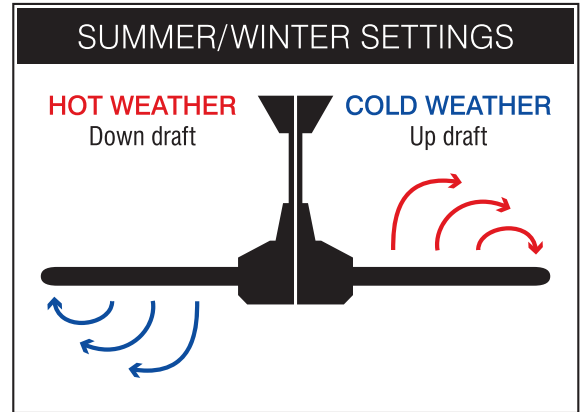

MATT BLACK WITH LIGHT

VECTOR-II 56" CEILING FAN WITH LED CCT LIGHT

TECHNICAL SPECIFICATIONS

Size	56 inch (1420mm)
Motor Type	AC (Alternate Current)
Operating Voltage	220-240V AC 50Hz
Motor Wattage	55W
Construction	ABS body and canopy
Blade Material	Moulded ABS (x4)
Ceiling install	Hangsure
Blade Pitch	14 degree (effective)
Ceiling Rake	15 degree max
Control	Wall 3 speed control with light switch (included)
Light Wattage:	18W
Colour Temperature:	3000K / 4200K / 6000K
Lumens:	1400lm
Dimmable:	Yes
Other models available	22563/05: 56" Pure White No Light 22563/06: 56" Matt Black No Light

Warranty	3 year in-home plus 3 year replacement (6-Year) <i>*Limited warranty for wall controller, remote controller and light. Refer to warranty card inside the box for more details.</i>

Standards:	AS/NZS 60335-1 AS/NZS 60335-2-80 AS/NZS 60598-1 AS/NZS 60598-2-1

Patent:	2018201157 (pending)

Airflow:	13,650m³/hr MAX, 180 RPM

ACCESSORIES (sold separately)

Extension Rod with loom kits, 900mm x Ø21mm:	100550/05 white, 100550/06 black
Extension Rod with loom kits, 1800mm x Ø21mm:	21912/05 white 180cm 21912/06 matt black 180cm
Remote Kits	99222 LCD Display 99111 Smart WiFi 99999 BASIC 99444 BASIC 99888 WALL WIFI 99777 WALL MULTI FAN 88888 BASIC TOUCH

INSTALLATION

Must be installed by a licensed electrician

	MODEL	COLOUR	DESCRIPTION	BOX SIZE	GROSS WEIGHT	BOX QTY	BARCODE/TUN
RETAIL BOX	22565/05	Pure White	Vector-II 56 CEILING FAN WITH LED CCT LIGHT	W638 x H330 x D284 mm	7.8 kg	1 pc	9 312641 225652 >
RETAIL BOX	22565/06	Matt Black	Vector-II 56 CEILING FAN WITH LED CCT LIGHT	W638 x H330 x D284 mm	7.8 kg	1 pc	9 312641 225669 >