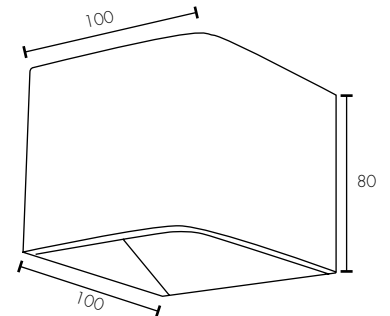

APPLICATIONS

- For use in hallways, bedrooms, living areas and bathrooms.

WHITE

BLACK

IMOGENE LED WALL LIGHT

TECHNICAL SPECIFICATIONS

Operating voltage:	220-240V / 50Hz
Class:	Class I (1)
Wattage:	6W Total
Lumens:	21835/05: 370 Total Lumens 21835/06: 200 Total Lumens
Colour temperature	3000K Warm White
Colour rendering index:	> 80
Dimmable:	No
Construction:	Housing: Diecast aluminium Diffuser: Frosted Polycarbonate
Ingress protection:	IP20 rated (Indoor only)
Warranty:	3 year replacement
Standards:	AS/NZS 60598.1 AS/NZS 60598.2.1

INSTALLATION

Must be installed by a licensed electrician

	MODEL	COLOUR	DESCRIPTION	BOX SIZE	GROSS WEIGHT	BOX QTY	BARCODE/TUN
RETAIL BOX	21835/05	Matt White	Imogene LED Wall Light		0.50kg	1 pc	 9 312641 218357 >
INNER BOX	21835/05	Matt White	Imogene LED Wall Light		2.20kg	4 pc	 19312641218354
OUTER BOX	21835/05	Matt White	Imogene LED Wall Light		8.60kg	16 pc	 29312641213851
RETAIL BOX	21835/06	Matt Black	Imogene LED Wall Light		0.50kg	1 pc	 9 312641 218364 >
INNER BOX	21835/06	Matt Black	Imogene LED Wall Light		2.20kg	4 pc	 19312641218361
OUTER BOX	21835/06	Matt Black	Imogene LED Wall Light		8.60kg	16 pc	 29312641218368