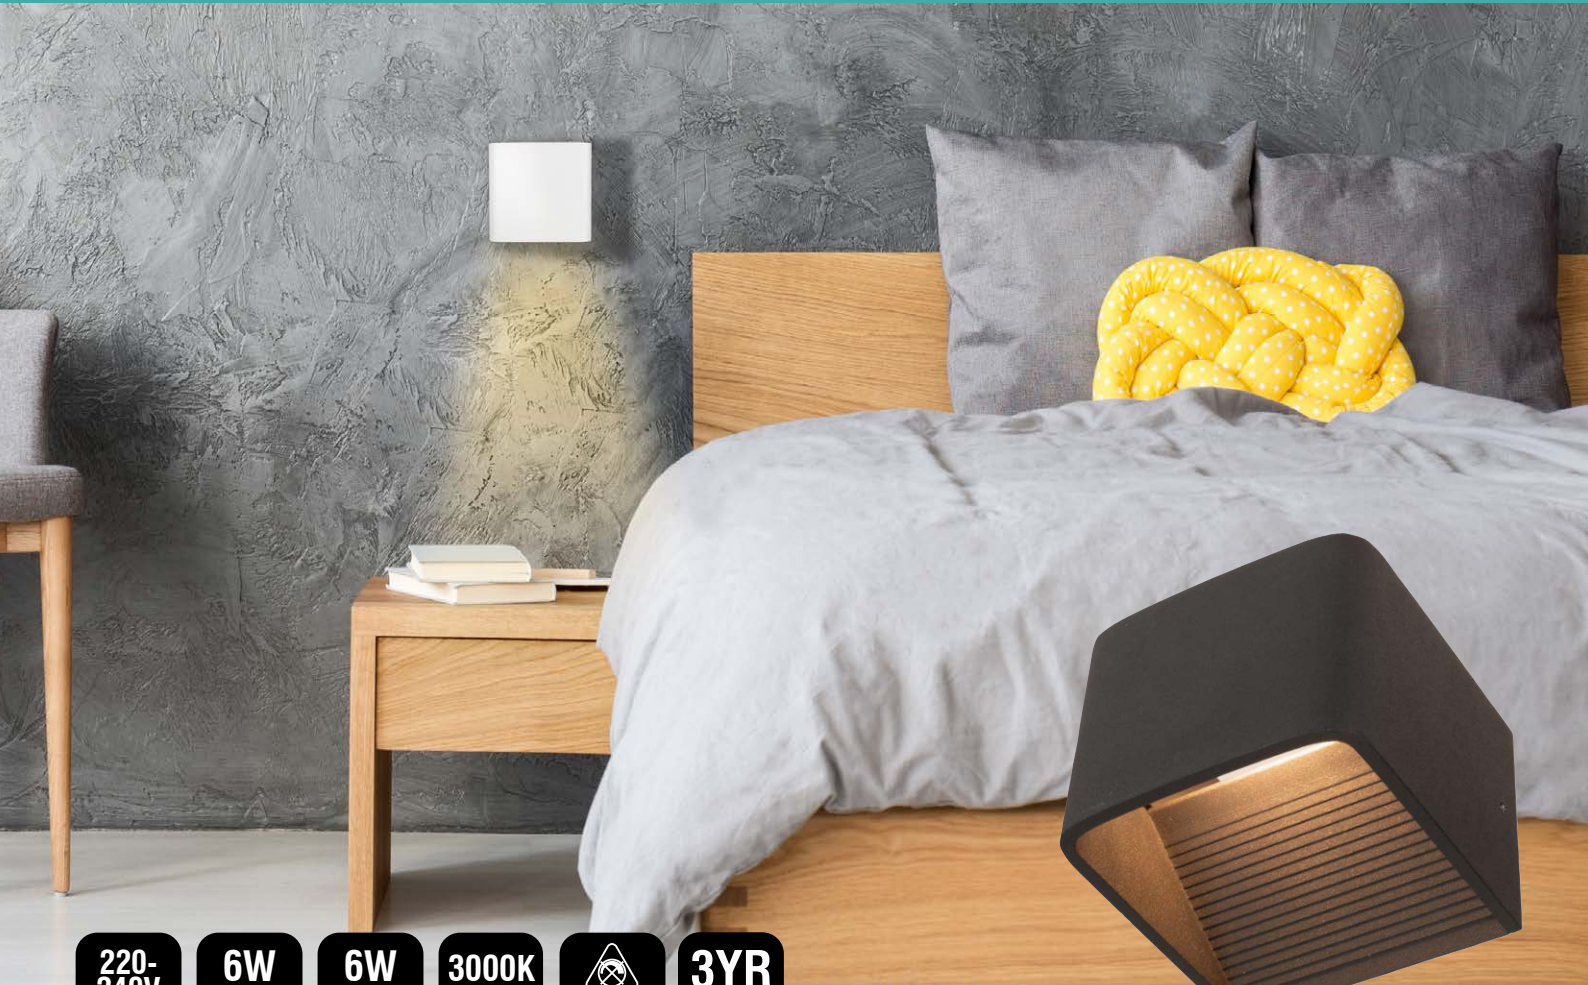

IMOGENE LED WALL LIGHT

220-240V AC	6W 370LM	6W 200LM	3000K WARM WHITE	NON DIMMABLE	3YR WARRANTY
	WHITE	BLACK			

Contemporary in style, the Imogene wall light is both functional and decorative, The integrated warm white LED creates a subtle ambience in any space.

- Integrated 6W LED light source.
- Warm-white light colour temperature (3000K)
- Frosted diffuser to soften light, minimise shadows and reduce glare.
- Made from diecast aluminium.
- Available in two colours: matt white or matt black.
- 3-year replacement warranty

APPLICATIONS

- For use in hallways, bedrooms, living areas and bathrooms.

WHITE

BLACK

IMOGENE LED WALL LIGHT

TECHNICAL SPECIFICATIONS

Operating voltage:	220-240V / 50Hz
Class:	Class I (1)
Wattage:	6W Total
Lumens:	21835/05: 370 Total Lumens 21835/06: 200 Total Lumens
Colour temperature	3000K Warm White
Colour rendering index:	> 80
Dimmable:	No
Construction:	Housing: Diecast aluminium Diffuser: Frosted Polycarbonate
Ingress protection:	IP20 rated (Indoor only)
Warranty:	3 year replacement
Standards:	AS/NZS 60598.1 AS/NZS 60598.2.1