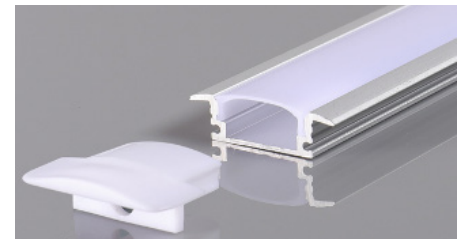

## EXTRUSION x 3

### TECHNICAL SPECIFICATIONS

Code	22266
Product Name	SLIM ALUMINIUM PROFILE 2M
Aluminum Profile (mm)	17.4mm x 7mm
Application	LED Strip with 8mm

### TECHNICAL SPECIFICATIONS

Code	22267
Product Name	STANDARD ALUMINIUM PROFILE 2M
Aluminum Profile (mm)	23.5mm x 9.8mm
Application	LED Strip with 8mm

### TECHNICAL SPECIFICATIONS

Code	22268
Product Name	RECESSED SLIM ALUM PROFILE 2M
Aluminum Profile (mm)	24.7mm x 7mm
Application	LED Strip with 8mm