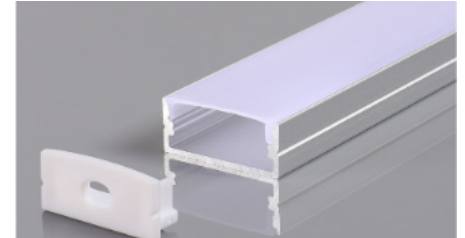

# ACCESSORIES FOR COB SPOTLESS LED STRIP

## EXTRUSION x 3

### TECHNICAL SPECIFICATIONS

Code	22266
Product Name	SLIM ALUMINIUM PROFILE 2M
Aluminum Profile (mm)	17.4mm x 7mm
Application	LED Strip with 8mm