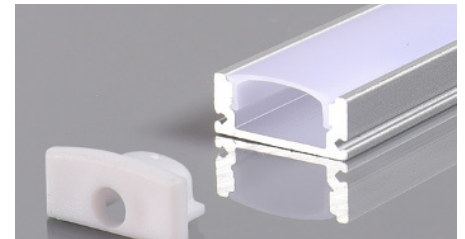

# ACCESSORIES FOR COB SPOTLESS LED STRIP

## EXTRUSION x 3

### TECHNICAL SPECIFICATIONS

Code	22266
Product Name	SLIM ALUMINIUM PROFILE 2M
Aluminum Profile (mm)	17.4mm x 7mm
Application	LED Strip with 8mm

### TECHNICAL SPECIFICATIONS

Code	22268
Product Name	RECESSED SLIM ALUM PROFILE 2M
Aluminum Profile (mm)	24.7mm x 7mm
Application	LED Strip with 8mm