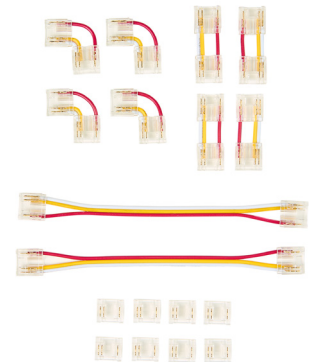

### TECHNICAL SPECIFICATIONS

Code	22567
Product Name	SMART CCT COB STRIP LIGHT CONTROLLER
Size (L x W x H or other)	63*24*12mm
Warranty	2 YEARS

### TECHNICAL SPECIFICATIONS

Code	22568
Product Name	SMART RGBW COB STRIP LIGHT CONTROLLER
Size (L x W x H or other)	63*24*12mm
Warranty	2 YEARS

# ACCESSORIES FOR COB SPOTLESS LED STRIP

### TECHNICAL SPECIFICATIONS

<b>Code</b>	22264
<b>Product Name</b>	ACCESSORY PACK for CCT COB LED STRIP
<b>Warranty</b>	2 YEARS
<b>Contents</b>	8 PCS Quick Connectors 4 PCS Angle Quick Connectors 4 PCS Straight Quick Connectors 2 PCS Extension Wire Connectors