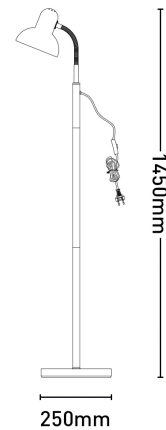

Ben Floor Lamp

32310-49

- Metal shade and base
- Adjustable gooseneck
- Black cordline switch

Dimmable	No
Globe Included	No
Globe Type	E27
Wattage	40W

Dimensions

Colours

Model No. : 32310-01
Colour : White

Model No. : 32310-02
Colour : Black

Model No. : 32310-49
Colour : Brushed Chrome

Model No. : 32310-03
Colour : Grey