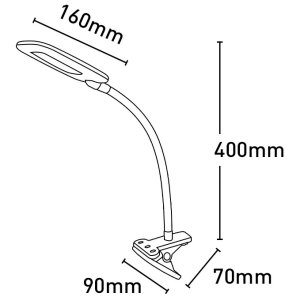

Bryce LED Clamp Table Lamp

A21341WHT

- Adjustable neck
- 3-stage touch dimmer switch
- Easily attached to furniture

Colour Temperature	4000K
Dimmable	Yes
Globe Type	Integrated LED
Lumens	500lm
Material	Plastic
Wattage	4.8W

Dimensions

Colours

- | | |
|--|--|
| 
Model No. : A21341WHT
Colour : White | 
Model No. : A21341BLK
Colour : Black |
| 
Model No. : A21341PNK
Colour : Pink | 
Model No. : A21341GRN
Colour : Green |
| 
Model No. : A21341GRY
Colour : Grey | 
Model No. : A21341BLU
Colour : Blue |