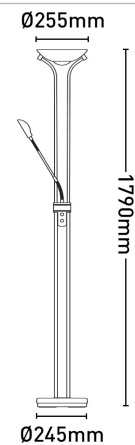

Buckley Uplighter Floor Lamp

A42722

- Frosted Glass Shade.
- Child Lamp with Adjustable Goose Neck.
- Black Fabric Cord.

Dimmable	Yes
Globe Included	No
Globe Type	LED
Material	Metal
Wattage	18W

Dimensions

Colours

Model No. : A42722
Colour : Black

Model No. : A42722BC
Colour : Brushed Chrome