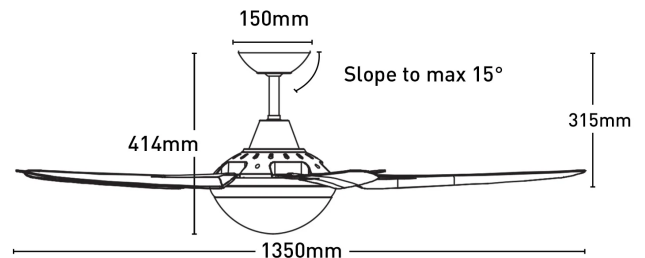

## Clare AC Ceiling Fan with B22 Light

FC662134BK

- 135cm ceiling fans
- Reversible airflow for summer and winter use
- Tropically rated
- Corrosion and UV-resistant moulded ABS body and blades
- Suitable for indoor or enclosed outdoor installation
- 3-speed Wall Controller with light switch included
- Available with or without fitted B22 light
- Globe sold separately
- Remote controller adaptable (sold separately)
- Easy installation with quick connect wiring

<b>Blade Material</b>	ABS
<b>Blade Sweep</b>	135cm
<b>Controller</b>	Wall Control
<b>Material</b>	ABS
<b>Max Airflow</b>	11,340m <sup>3</sup> /h
<b>Model</b>	FC662134WH
<b>Recommended Spaces</b>	Living Room, Dining Room, Kitchen, Bedroom, Study, Alfresco, Coastal Areas
<b>Reverse Airflow</b>	True
<b>Speed Settings</b>	3
<b>Warranty</b>	3 year in-home warranty / 6 year motor warranty
<b>Wattage</b>	88W
<b>Weight</b>	8 kg

### Dimensions

### Colours

**Model No.** : FC662134WH  
**Assembly** : White  
**Blades** : White

**Model No.** : FC662134BK  
**Assembly** : Black  
**Blades** : Black