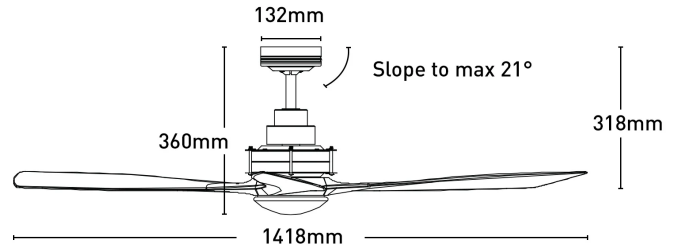

<b>Blade Material</b>	ABS
<b>Blade Sweep</b>	142cm
<b>Colour Options</b>	White/Brushed Chrome/Oil Rubbed Bronze
<b>Colour Temperature</b>	3000K/4000K/5700K
<b>Controller</b>	Wall Control
<b>Light Colour</b>	3000K/4000K/5700K
<b>Light Output</b>	700lm/750lm/700lm
<b>Lumens</b>	700lm-750lm
<b>Material</b>	ABS
<b>Max Airflow</b>	12,336m <sup>3</sup> /h
<b>Model</b>	FC768143
<b>Recommended Spaces</b>	Living Room, Dining Room, Kitchen, Bedroom, Study
<b>Reverse Airflow</b>	True
<b>Speed Settings</b>	3
<b>Warranty</b>	3 year in-home warranty / 2 year motor warranty
<b>Wattage</b>	75W
<b>Weight</b>	9 kg

### Dimensions