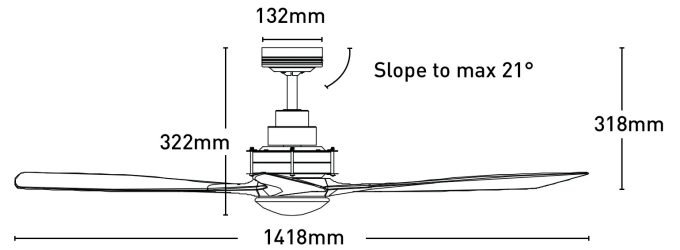

AC
MOTOR

6
YEAR
MOTOR
WARRANTY

3
YEAR
IN HOME
WARRANTY

Dimensions

Colours

Model No. : FC760143RB
Assembly : Oil Rubbed Bronze
Blades : Dark Timber

Model No. : FC760143WH
Assembly : White
Blades : Light Timber

Model No. : FC760143BC
Assembly : Brushed Chrome
Blades : Black Timber