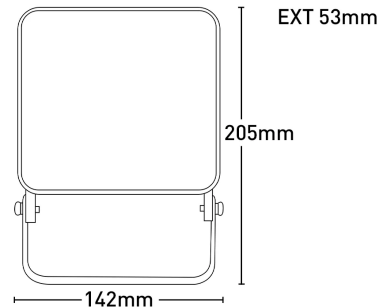

Crescent DIY LED Flood Light

MX20130WHT

Key Features:

- White die-cast aluminum housing
- 60m Flex & Plug are included
- Angled mounting bracket for easy installation
- DIY installation

Beam Angle	120°
Colour Temperature	4000K
Cri	>80
Dimmable	No
Globe Included	Yes
Globe Type	LED
Ip Rating	IP65
Lumens	2200lm
Wattage	30W

Dimensions

Colours

Model No. : MX20130BLK
Colour : Black

Model No. : MX20130WHT
Colour : White