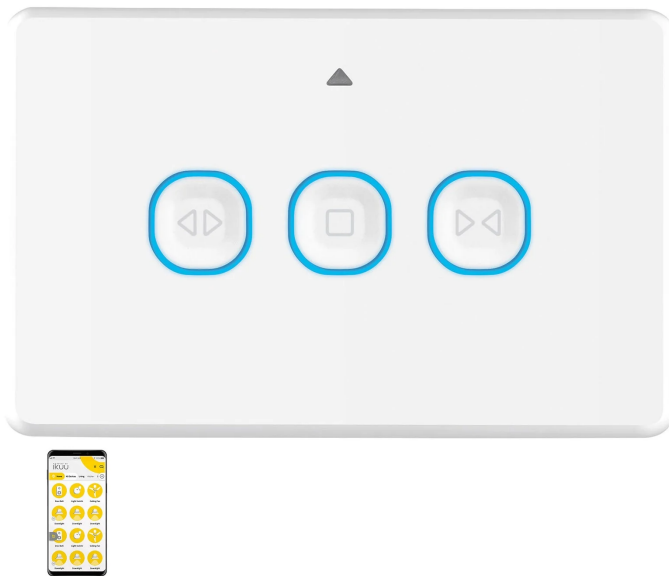

Ikuü Smart Wi-Fi Curtain & Blinds Switch

SSW01GBC-WIFI

Key Features:

- Requires Neutral
- Wifi (no hub required)
- LED indicators: Blue for open or close, white for Pairing
- Terminals fit up to 3 x 2.5mm² building cables
- Retrofit to standard mounting brackets and accessories
- Gloss white, UV resistant material does not turn yellow

Compliance Standards	AS/NZS 4268, AS/NZS 60669.1, AS/NZS 60669.2.1, CISPR 15, CISPR 32
Connectivity	Wi-Fi
Contact Material [Single Line Text Field]	Brass
Ip Rating	IP20
Material	Polycarbonate
Model	SSW01GBC-WIFI
Operating Load	Max: 2500W, Motor rating: M50
Protocol	IEEE 802.11 b/g/n
Requirements	Existing 2.4GHz Wi-Fi network
Terminal Size [Single Line Text Field]	6mm ² (can fit up to 3 x 2.5mm ² wires per terminal)
Volt	250V
Warranty	3 years
Wireless Frequency	2.4GHz

One Clever App

Easy. Seamless. Integrated. Anywhere, anytime control. Automate events. Control device groups. Schedule timers.

IP20
RATING

3
YEAR
WARRANTY

Dimensions

115mm
74mm

13mm 10mm
31mm

72mm
50mm