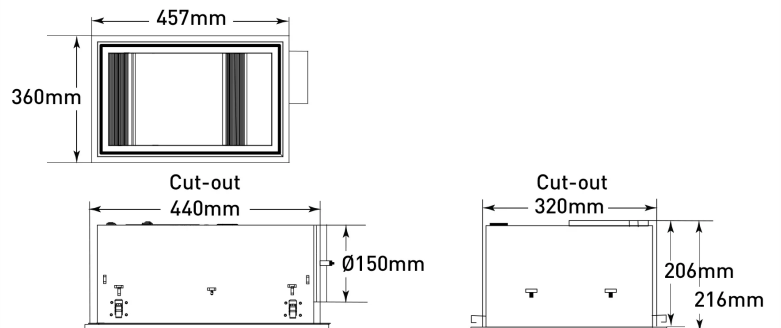

<b>Air Extraction</b>	460m3/hr
<b>Colour Temperature</b>	3000K/4000K/5000K
<b>Cut Out Size</b>	440 x 320mm
<b>Duct Outlet</b>	Ø150mm
<b>Fascia Size</b>	457 x 360mm
<b>Globe Included</b>	Yes
<b>Globe Type</b>	LED
<b>Heater</b>	R7s, 1 x 800W
<b>Ip Rating</b>	IP22
<b>Lamp Type</b>	LED
<b>Light</b>	1 x 13W CCT LED
<b>Lumens</b>	900/950/900lm
<b>Motor Wattage</b>	60W
<b>Warranty</b>	3 years warranty in-home warranty, 2 years warranty for heat lamp

### Dimensions