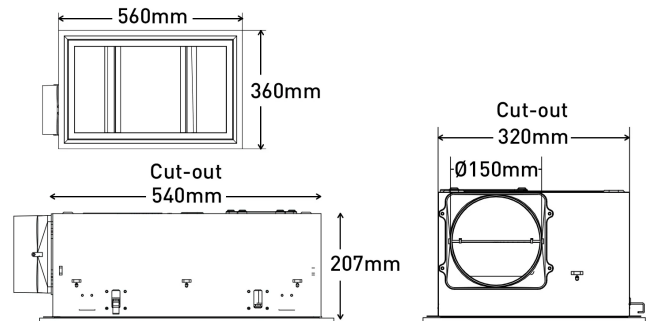

<b>Air Extraction</b>	500m <sup>3</sup> /hr
<b>Colour Temperature</b>	3000K/4000K/5000K
<b>Cut Out Size</b>	540 x 320mm
<b>Duct Outlet</b>	Ø150mm
<b>Fascia Size</b>	560 x 360mm
<b>Globe Included</b>	Yes
<b>Globe Type</b>	LED
<b>Heater</b>	R7s, 1 x 800W
<b>Lamp Type</b>	LED
<b>Light</b>	2 x 11W CCT LED panel
<b>Lumens</b>	1000/1200/1100lm
<b>Model</b>	BH152ESW
<b>Motor Wattage</b>	60W
<b>Warranty</b>	2-year warranty on heat lamp, 3-year in-home warranty

### Dimensions