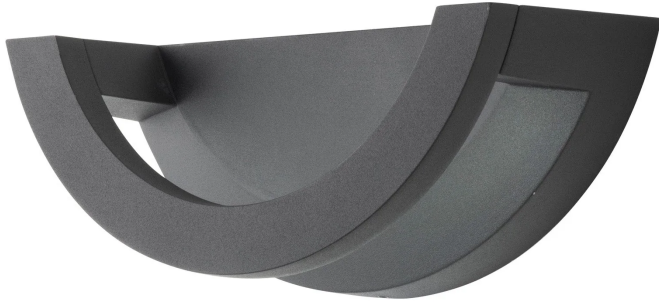

Emma LED Wall Light

MXW1060

- Install in groups to create various shapes
- Die-cast aluminium
- Through wiring design with 2 rear cable entries
- IF design award 2020
- Suitable for both indoor and outdoor applications

Colour Temperature	3000K
Dimmable	No
Globe Type	Integrated LED
Ip Rating	IP65
Lumens	500lm
Material	Die-cast Aluminium
Wattage	10W

Dimensions

IP65
RATING

LED