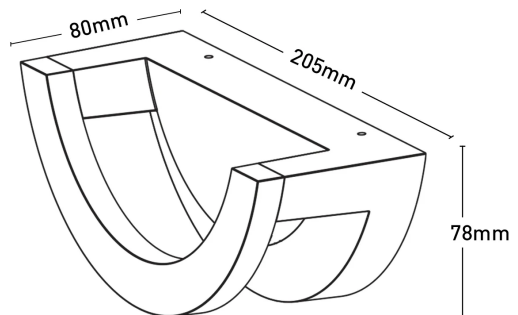

Emma LED Wall Light

MXW1060

- Install in groups to create various shapes
- Die-cast aluminium
- Through wiring design with 2 rear cable entries
- IF design award 2020
- Suitable for both indoor and outdoor applications

Colour Temperature	3000K
Dimmable	No
Globe Type	Integrated LED
Ip Rating	IP65
Lumens	500lm
Material	Die-cast Aluminium
Wattage	10W

Dimensions

IP65
RATING

LED