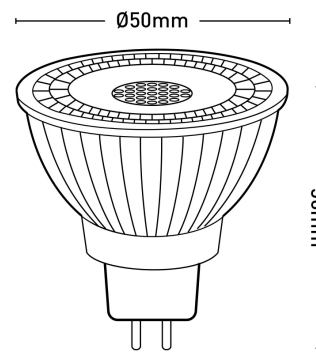

## MR16 Warm White Dim36D Glass LED Globe

MGL090GW

Modern lighting with LED standard globes for all-around illumination, perfect for general room lighting. LED bulbs offer superior energy efficiency, longer lifespan, low heat emission, instant lighting and improved light quality, making them a smart and sustainable lighting choice.

<b>Beam Angle</b>	36°
<b>Colour Temperature</b>	3000k
<b>Dimmable</b>	No
<b>Globe Type</b>	MR16
<b>Lumens</b>	390 lm
<b>Material</b>	Glass
<b>Volt</b>	12V
<b>Warranty</b>	3-year warranty
<b>Wattage</b>	5W

### Dimensions

LED