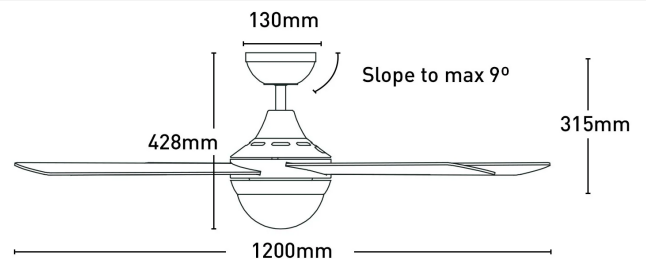

Lonsdale AC Ceiling Fan with Light and Remote

FC922124RWH

- 120cm ceiling fans
- Reversible airflow for summer and winter use
- Tropically rated
- Metal body with plywood blades
- Suitable for indoor installation
- 3-speed Wall Controller or remote controller included
- Available with or without fitted B22 light
- Model with light available with or without (FRM86)
- 3-speed remote control with light on/off and dimming function

Blade Material	Plywood
Blade Sweep	120cm
Colour Options	White/Brushed Chrome
Controller	Remote Control (FRM86)
Light Output	max. globe dimension: L110mm x w55mm
Material	Metal
Max Airflow	7,400m ³ /h
Model	FC922124R
Recommended Spaces	Living Room, Dining Room, Kitchen, Bedroom, Study
Reverse Airflow	True
Speed Settings	3
Warranty	2 year in-home warranty / 5 year motor warranty
Wattage	60W motor and B22 2xMax.20W CFL or LED globe
Weight	6.5 kg

Dimensions

Colours

Model No. : FC922124RWH
Assembly : White
Blades : White

Model No. : FC922124RBC
Assembly : Brushed Chrome
Blades : Silver