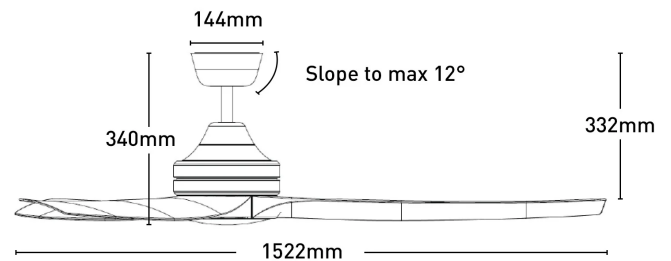

Lora DC Ceiling Fan with Remote

FC1130153WH

- 152cm ceiling fan
- Reversible airflow for summer and winter use
- Tropically rated
- Metal body with corrosion resistant ABS blades
- Suitable for indoor or enclosed outdoor installation
- 6-speed remote controller included
- Available with or without colour-changing LED light
- 1H/4H/8H fan off timer, no light off timer
- Easy installation with quick connect wiring

Blade Material	ABS
Blade Sweep	152cm
Colour Options	White/Black
Controller	Remote Control
Material	Metal
Max Airflow	16,360m ³ /h
Model	FC1130153
Recommended Spaces	Living Room, Dining Room, Kitchen, Bedroom, Study, Alfresco, Coastal Areas
Reverse Airflow	True
Speed Settings	6
Warranty	3 year in-home warranty / 6 year motor warranty
Wattage	35W
Weight	7.2 kg

Dimensions

Colours

Model No. : FC1130153WH
Assembly : White
Blades : White

Model No. : FC1130153BK
Assembly : Black
Blades : Black