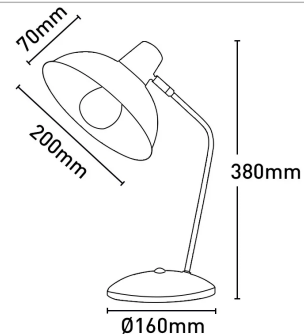

Lucy Table Lamp

A38111WHT

- White Shade
- Brushed Brass Metalware.
- Black fabric Cord.
- Cordline switch.

Dimmable	No
Globe Included	No
Globe Type	E27 / ES
Material	Metal
Wattage	25W

Dimensions

Colours

Model No. : A38111BLK
Colour : Black

Model No. : A38111WHT
Colour : White

Model No. : A38111PNK
Colour : Pink