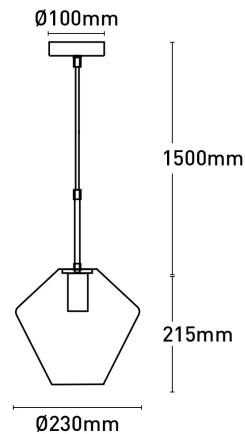

### Key Features:

- Matt black metalware or brushed brass
- Clear glass pendant
- 200cm cord length

<b>Globe Included</b>	No
<b>Globe Type</b>	E27
<b>Material</b>	Metal
<b>Wattage</b>	25W

### Dimensions