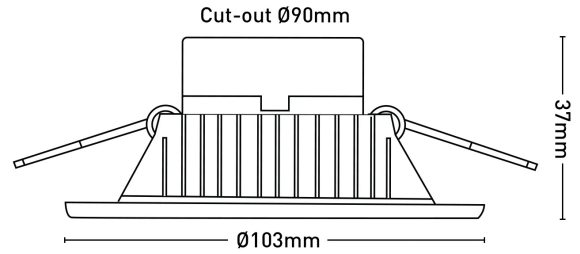

## Optica Trio Lite 8W LED Tri-Colour Downlight

MD490W-TRI

- 8W LED downlight with Independent driver
- IP44 rated (front)
- IC-4 rated
- Switch between 3000K/4000K/5700K colour temperature
- 90mm Cut-out
- Lumen Efficacy 108lm/W @4000K
- Plastic Housing with Plastic Diffuser
- Fitted with lead and plug
- Beam Angle 100°
- 3 year warranty

<b>Beam Angle</b>	100°
<b>Colour Temperature</b>	3000K/4000K/5700K
<b>Cri</b>	>80
<b>Dimmable</b>	Yes
<b>Globe Included</b>	Yes
<b>Globe Type</b>	Integrated LED
<b>Ip Rating</b>	IP44
<b>Lumens</b>	780lm/860lm/820lm
<b>Model</b>	MD490W-TRI
<b>Warranty</b>	3 Year
<b>Wattage</b>	8W

### Dimensions