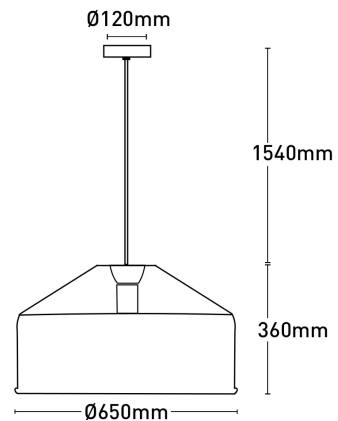

Northcote 1Lt Pendant Light

MPLS021WHT

Key Features:

- A woven rattan shade
- Shade:65cm
- 150cm braided fabric cord

Globe Included	No
Globe Type	E27
Material	Rattan
Wattage	60W

Dimensions

Colours

Model No. : MPLS021BLK
Colour : Black

Model No. : MPLS021WHT
Colour : White