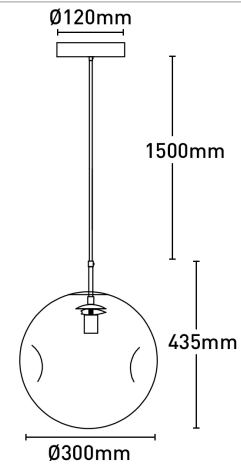

Paddington 1Lt Large Pendant Light

MPLS030L-AMB

Key Features:

- Dimpled amber glass shade
- Shade:30cm
- 1.5m black fabric cord

Globe Included	No
Globe Type	E27
Material	Metal
Wattage	40W

Dimensions

Colours