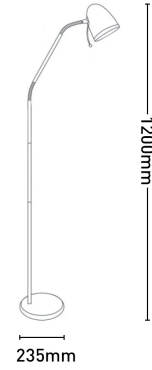

Sara Floor Lamp

A13021WHT

- Switch: cordline
- Metal shade & base
- Adjustable shade
- Adjustable chrome gooseneck

Dimmable	No
Globe Included	No
Globe Type	E27
Material	Metal
Wattage	28W

Dimensions

Colours