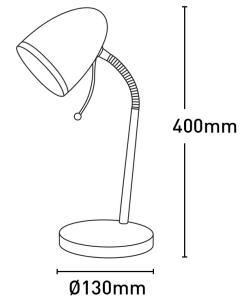

Sara Table Lamp

A13011WHT

- Switch: cordline
- Metal shade & base
- Adjustable shade
- Adjustable chrome gooseneck

Dimmable	No
Globe Included	No
Globe Type	E27
Material	Metal
Wattage	25W

Dimensions

Colours