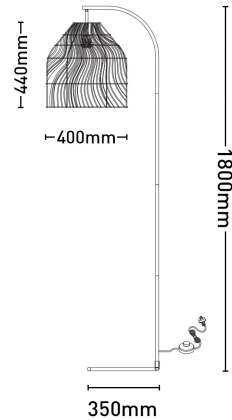

Sawyer Floor Lamp

MFL013BLK

- Black or Natural Rattan Basket Shade.
- Black or White Painted Metal Arm and Base.
- Fabric Cord with Foot Switch.
- Floor Lamp with Foot Switch

Dimmable	No
Globe Included	No
Globe Type	E27 / ES
Material	Rattan
Wattage	40W

Dimensions

Colours

Model No. : MFL013BLK
Colour : Black

Model No. : MFL013NAT
Colour : White/Natural