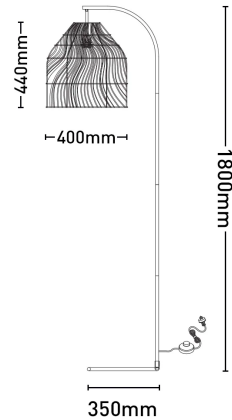

Sawyer Floor Lamp

MFL013NAT

- Black or Natural Rattan Basket Shade.
- Black or White Painted Metal Arm and Base.
- Fabric Cord with Foot Switch.
- Floor Lamp with Foot Switch

Dimmable	No
Globe Included	No
Globe Type	E27 / ES
Material	Rattan
Wattage	40W

Dimensions

Colours

Model No. : MFL013BLK
Colour : Black

Model No. : MFL013NAT
Colour : White/Natural