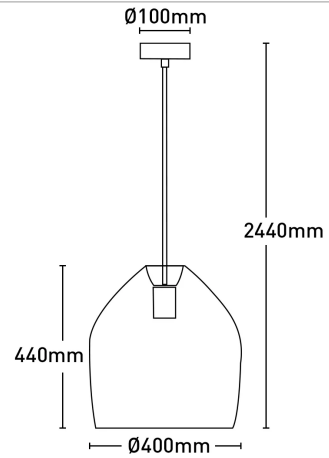

Sawyer 1Lt Pendant Light

MPLS013NAT

Key Features:

- Rattan pendant
- Shade:40cm
- Rattan shade and painted metalware
- 200cm braided fabric cord

Globe Included	No
Globe Type	E27
Material	Rattan
Wattage	40W

Dimensions

Colours

Model No. : MPLS013BLK
Colour : Black

Model No. : MPLS013NAT
Colour : Natural