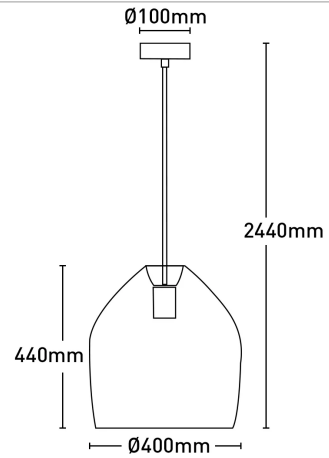

Sawyer 1Lt Pendant Light

MPLS013BLK

Key Features:

- Rattan pendant
- Shade:40cm
- Rattan shade and painted metalware
- 200cm braided fabric cord

Globe Included	No
Globe Type	E27
Material	Rattan
Wattage	40W

Dimensions

Colours

Model No. : MPLS013BLK
Colour : Black

Model No. : MPLS013NAT
Colour : Natural