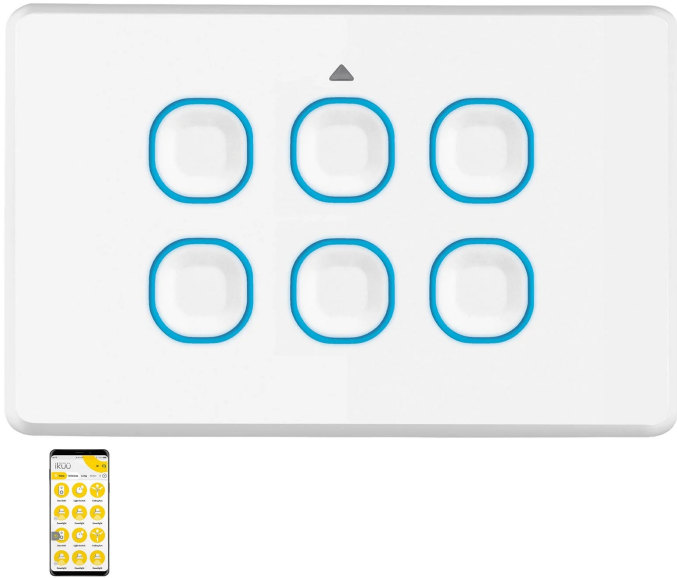

## Ikuü Smart Wi-Fi Six Switch

SSW06G-WIFI

### Key Features:

- Requires neutral
- Wifi (no hub indicator)
- LED indicators: Blue for On, white for Pairing
- Terminals fit up to 3 x 2.5mm<sup>2</sup> building cables
- Retrofit to standard mounting brackets and accessories
- Gloss white, UV resistant material does not turn yellow

<b>Compliance Standards</b>	AS/NZS 4268, AS/NZS 60669.1, AS/NZS 60669.2.1, CISPR 15, CISPR 32, AS/NZS 2772.2
<b>Connectivity</b>	Wi-Fi
<b>Ip Rating</b>	IP20
<b>Material</b>	Polycarbonate
<b>Model</b>	SSW06G-WIFI
<b>Operating Load</b>	Motor Rating: M30, Incandescent (Halogen): 300W (each gang), LED: 300W (each gang)
<b>Protocol</b>	IEEE 802.11 b/g/n
<b>Terminal Size [Single Line Text Field]</b>	3 x 1.5mm <sup>2</sup>
<b>Volt</b>	250V
<b>Warranty</b>	3 years
<b>Wireless Frequency</b>	2.4GHz