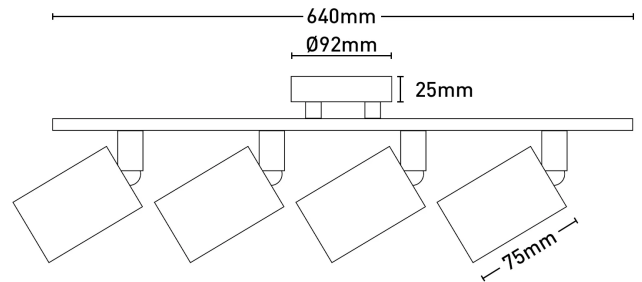

Travis 4 X 5W GU10 LED Spotlight

A10034WHT

- Metal spotlight
- Matt black finish
- 5W LED GU10 globes included - replaceable
- Adjustable light head

Beam Angle	36°
Colour Temperature	3000K
Globe Included	Yes
Globe Type	GU10
Ip Rating	IP20
Lumens	1400lm (350lm per head)
Material	Metal
Wattage	20W

LED

Dimensions

Colours

Model No. : A10034BLK
Colour : Black

Model No. : A10034WHT
Colour : White