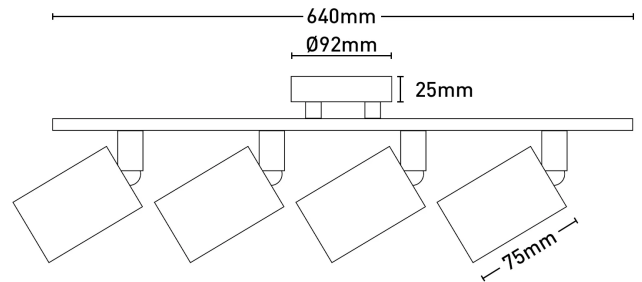

## Travis 4 X 5W GU10 LED Spotlight

A10034BLK

- Metal spotlight
- Matt black finish
- 5W LED GU10 globes included - replaceable
- Adjustable light head

<b>Beam Angle</b>	36°
<b>Colour Temperature</b>	3000K
<b>Globe Included</b>	Yes
<b>Globe Type</b>	GU10
<b>Ip Rating</b>	IP20
<b>Lumens</b>	1400lm (350lm per head)
<b>Material</b>	Metal
<b>Wattage</b>	20W

### Dimensions