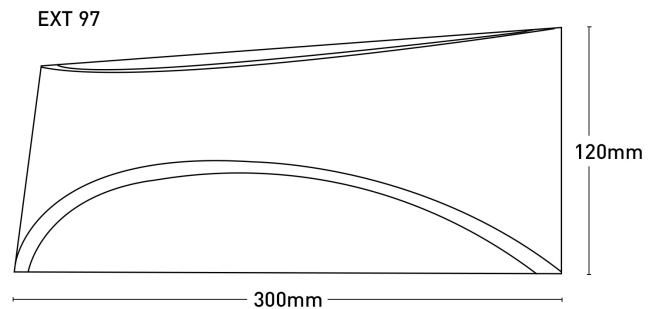

## Wells 12W LED Up/Down Wall Light

MX9512BLK-CCT

- Die-cast aluminium
- Opal PC diffuser
- CCT selectable
- Surface mounted Up & Down Wall Light
- Warm white to Day Light

<b>Colour Temperature</b>	3000K/4000K/5700K
<b>Dimmable</b>	No
<b>Globe Included</b>	Yes
<b>Globe Type</b>	Integrated LED
<b>Ip Rating</b>	IP65
<b>Lumens</b>	400lm
<b>Material</b>	Die cast Aluminium
<b>Wattage</b>	12W

### Dimensions