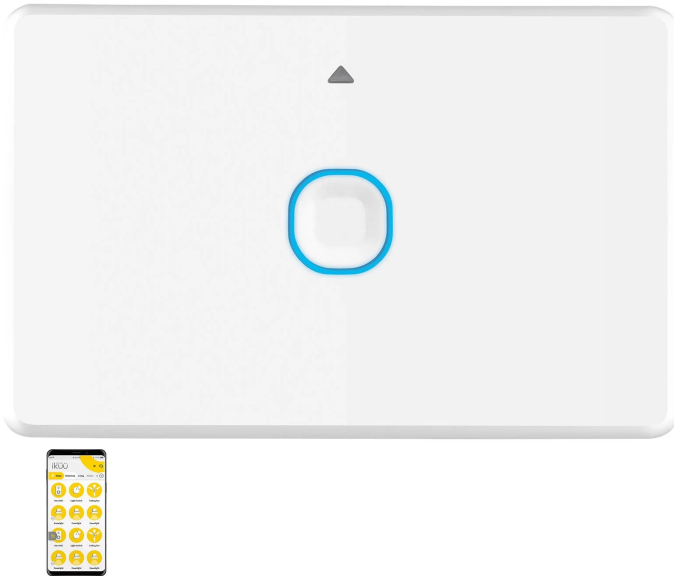

## Ikuü Smart Wi-Fi Single Switch

SSW01G-WIFI

### Key Features:

- Requires Neutral
- Wifi (no hub required)
- LED indicators: Blue for open or close, white for Pairing
- Terminals fit up to 3 x 2.5mm<sup>2</sup> building cables
- Retrofit to standard mounting brackets and accessories
- Gloss white, UV resistant material does not turn yellow

<b>Compliance Standards</b>	AS/NZS 4268, AS/NZS 60669.1, AS/NZS 60669.2.1, CISPR 15, CISPR 32
<b>Connectivity</b>	Wi-Fi
<b>Contact Material [Single Line Text Field]</b>	Brass
<b>Ip Rating</b>	IP20
<b>Material</b>	Polycarbonate
<b>Model</b>	SSW01G-WIFI
<b>Operating Load</b>	Incandescent (Halogen)
<b>Protocol</b>	IEEE 802.11 b/g/n
<b>Requirements</b>	Existing 2.4GHz Wi-Fi network
<b>Terminal Size [Single Line Text Field]</b>	6mm <sup>2</sup> (can fit up to 3 x 2.5mm <sup>2</sup> wires per terminal)
<b>Volt</b>	250V
<b>Warranty</b>	3 years
<b>Wireless Frequency</b>	2.4GHz