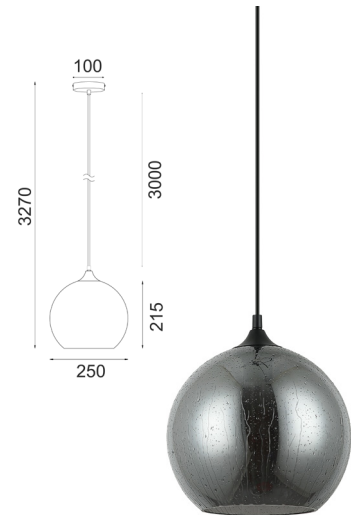

Decor Lighting

CHUVA1
(Flat top ellipse shape)

CHUVA2
(Wine glass shape)

CHUVA3
(Ellipse shape)

CHUVA

Interior glass rain drop effect pendant lights

- Shade: glass & iron
- Globe not included
- For indoor use only
- Warranty: 1 year replacement

Part No.	CHUVA1-3
Description	PENDANT Smokey BLK Glass with Rain Drop Effect + RND BLK Canopy
Material	Glass & iron
Lamp Holder	1xE27 (Max.72W)
Dimensions	CHUVA1: Ø135xH350mm CHUVA2: Ø250xH215mm CHUVA3: Ø250xH265mm
Suspension	3000mm cable
Canopy Size	Ø100mm
Carton QTY	CHUVA1: 1/10 CHUVA2-3: 1/1

Rain drop effect

*Product images have a warm white light source 'ON'.

*Must be installed by a licenced electrician (Installation instructions sheet provided in each product box)