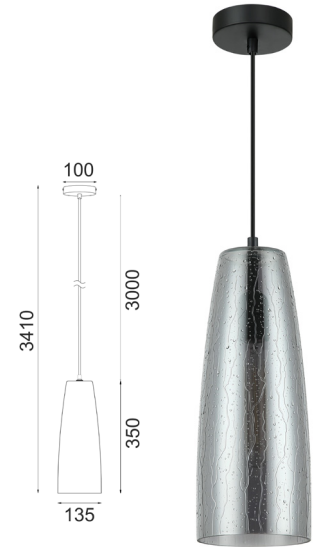

Decor Lighting

CHUVA1
(Flat top ellipse shape)

CHUVA2
(Wine glass shape)

CHUVA3
(Ellipse shape)

CHUVA

Interior glass rain drop effect pendant lights

- Shade: glass & iron
- Globe not included
- For indoor use only
- Warranty: 1 year replacement

Part No.	CHUVA1-3
Description	PENDANT Smokey BLK Glass with Rain Drop Effect + RND BLK Canopy
Material	Glass & iron
Lamp Holder	1xE27 (Max.72W)
Dimensions	CHUVA1: Ø135xH350mm CHUVA2: Ø250xH215mm CHUVA3: Ø250xH265mm
Suspension	3000mm cable
Canopy Size	Ø100mm
Carton QTY	CHUVA1: 1/10 CHUVA2-3: 1/1

Rain drop effect

*Product images have a warm white light source 'ON'.

*Must be installed by a licenced electrician (Installation instructions sheet provided in each product box)