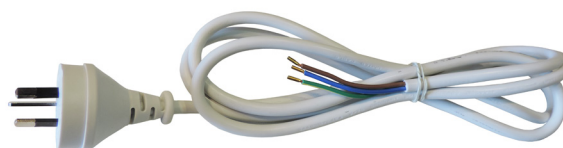

FLEX & PLUGS with INLINE SWITCH

- From plug to switch 1.8m
- From switch to connecting 106cm

1 YEAR
Replacement
Warranty

FP2WSB

FP2WSW

Accessories

Part No.	Description	Carton QTY
FP2WSB	FLEX & PLUG 240V POWER CORD with inline switch 2900MM BLK	1/100
FP2WSW	FLEX & PLUG 240V POWER CORD with inline switch 2900MM WH	1/100

FLEX & PLUGS

- Cable Diameter for 3 Wire Flex & Plug: 3x0.75mm²
- Cable Diameter for 2 Wire Flex & Plug: 2x0.75mm²

1 YEAR
Replacement
Warranty

FP1.2M/2M2W

FP2M/3M2WWH

FP2M/3M3WWH

Part No.	Description	Carton QTY
FP1.2M2W	FLEX & PLUG 240V (for 12V) (1200mm) 2 WIRE (BLACK)	1/100
FP2M2W	FLEX & PLUG 240V (for 12V) (2000mm) 2 WIRE (BLACK)	1/50
FP2M3W	FLEX & PLUG 240V (2000mm) 3 WIRE (BLACK)	1/50
FP5M3W	FLEX & PLUG 240V (5000mm) 3 WIRE (BLACK)	1/50
FP2M2WWH	FLEX & PLUG 240V (for 12V) (2000mm) 2 WIRE (WHITE)	1/50
FP3M2WWH	FLEX & PLUG 240V (for 12V) (3000mm) 2 WIRE (WHITE)	1/50
FP2M3WWH	FLEX & PLUG 240V (2000mm) 3 WIRE (WHITE)	1/50
FP3M3WWH	FLEX & PLUG 240V (3000mm) 3 WIRE (WHITE)	1/50