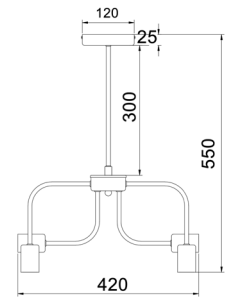

# HEXA SERIES

Interior Modern Abstract Pendant Lights

Decor Lighting

**Product Features:**

- Material: iron
- Lamp holder: 6xE27 (Max.72W HAL)
- **Globes not included**
- For indoor use only

**1 YEAR**  
Replacement  
Warranty

HEXA2  
(Matt Gold)

HEXA1  
(Matt Black)

| Part No.    | HEXA1, HEXA2                             |
|-------------|--|
| Description | Pendant ES X 6 72W Matt Black/ Matt Gold |
| Material    | Iron                                     |
| Lamp Holder | 6 X E27 (Max.72W HAL)                    |
| Dimension   | Ø420mm                                   |
| Suspension  | 300mm rod                                |
| Canopy Size | Ø120 x 25mm                              |
| Weight      | 2.0kg                                    |
| Box         | 44x41x29cm                               |
| Carton QTY  | 1/1                                      |