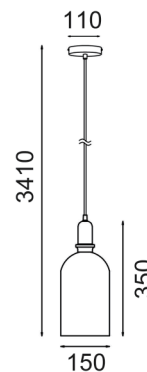

HORTEN

INTERIOR IRON OBLONG PENDANT LIGHTS

- Interior oblong pendant lights
- Shade: powder coated iron
- Globes not included
- For indoor use only

Part No.	HORTEN1 & HORTEN2
Description	PENDANT MATT WH/ BLK OBLONG
Material	Powder coated iron
Lamp Holder	1xE27 (Max.72W HAL)
Dimension	Ø150 x H 350mm
Suspension	3m cable
Canopy Size	Ø110mm
Box weight	1.2kg
Box Dimensions	40x22x22cm
Carton QTY	1/10