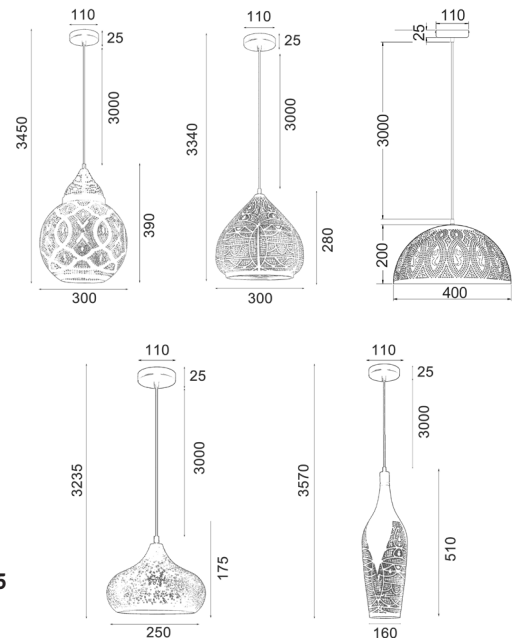

Decor Lighting

## MARRAKESH

- Interior single pendant light
- Shade: iron
- Lamp holder: 1xE27 (Max.72W)
- Globes not included
- For indoor use only
- Warranty: 1 year replacement

PART NO.	DESCRIPTION	DIAM	HEIGHT	CABLE	WEIGHT	BOX	CARTON
MARRAKESH01	PENDANT ES BLK BELL with Gold interior	Ø300mm	390mm	3000mm	2.65kg	36x36x46cm	1/1
MARRAKESH02	PENDANT ES BLK Ellipse with Gold Interior	Ø300mm	280mm	3000mm	1.72kg	36x36x25cm	1/1
MARRAKESH03A	PENDANT ES BLK Dome with Gold Interior	Ø400mm	200mm	3000mm	1.79kg	47x47x27cm	1/1
MARRAKESH04	PENDANT ES BLK Champagne Glass with Gold Interior	Ø250mm	175mm	3000mm	1.23kg	30x30x24cm	1/1
MARRAKESH05	PENDANT ES BLK Bottle with Gold Interior	Ø160mm	510mm	3000mm	1.50kg	22x22x59cm	1/1