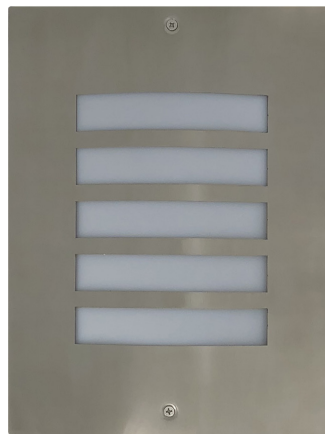

NED SERIES

Exterior Wall Lamps

Exterior Lighting

PRODUCT FEATURES

- Input voltage: 110-265V AC 50/60Hz
- Faceplate: 316 stainless steel or solid copper
- Housing & Diffuser: PC
- Lamp holder: 1xE27 (Max.60W halogen globes)
- Globes not included

E27

IP54
 Rated

2YEAR
 Replacement
 Warranty

NED01

NED02

Part No.	Description	Base	Max. Watt	Width	Length	Weight	Box	Carton QTY
NED01	WALL ES 60W S/M COP (Grilled) with PC Diffuser	E27	60W	220mm	280mm	0.9kg	24x10x29cm	1/10
NED02	WALL ES 60W S/M SS316 (Grilled) PC Diffuser	E27	60W	220mm	280mm	0.9kg	24x10x29cm	1/10