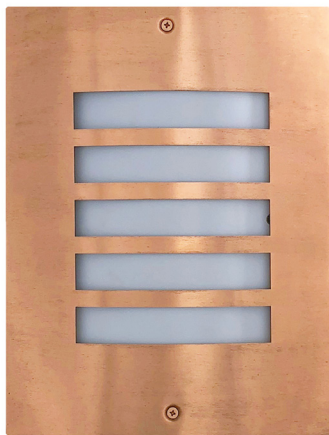

NED SERIES

Exterior Wall Lamps

Exterior Lighting

PRODUCT FEATURES

- Input voltage: 110-265V AC 50/60Hz
- Faceplate: 316 stainless steel or solid copper
- Housing & Diffuser: PC
- Lamp holder: 1xE27 (Max.60W halogen globes)
- Globes not included

E27

IP54
 Rated

2YEAR
 Replacement
 Warranty

NED01

NED02

Part No.	Description	Base	Max. Watt	Width	Length	Weight	Box	Carton QTY
NED01	WALL ES 60W S/M COP (Grilled) with PC Diffuser	E27	60W	220mm	280mm	0.9kg	24x10x29cm	1/10
NED02	WALL ES 60W S/M SS316 (Grilled) PC Diffuser	E27	60W	220mm	280mm	0.9kg	24x10x29cm	1/10