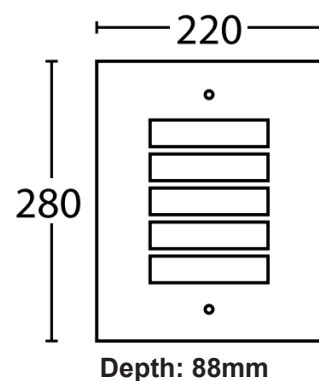

E27

IP54
 Rated

2YEAR
 Replacement
 Warranty

NED01

NED02

Part No.	Description	Base	Max. Watt	Width	Length	Weight	Box	Carton QTY
NED01	WALL ES 60W S/M COP (Grilled) with PC Diffuser	E27	60W	220mm	280mm	0.9kg	24x10x29cm	1/10
NED02	WALL ES 60W S/M SS316 (Grilled) PC Diffuser	E27	60W	220mm	280mm	0.9kg	24x10x29cm	1/10