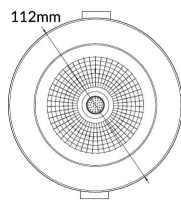

NOVACOB01 line drawing

PART NO.	DESCRIPTION	LUMENS			WATT	CUT OUT	BOX WEIGHT	BOX DIMENSIONS	CARTON QTY
		3000K	4000K	5700K					
NOVACOB01	D/L LED COB FIXED WH+S/C DIMM RND TRI	800LM	950LM	850LM	10W	Ø90mm	0.26kg	12x12x7cm	1/40
NOVADBLK	FACEPLATE TO SUIT NOVADLUX01 & NOVACOB01 MATT BLK OD 112mm								
NOVADBR	FACEPLATE TO SUIT NOVADLUX01 & NOVACOB01 ANTIQUE BRASS OD 112mm