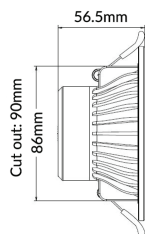

NOVACOB01 line drawing