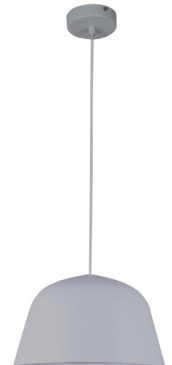

PASTEL SERIES

Angled Dome Shape Pendant Lights

- Shade: iron
- **Suspension cable: fabric**
- Lamp holder: 1XE27 (Max.40W)
- Globe not included
- For indoor use

PASTEL01A
(Matt White)

PASTEL02A
(Matt Black)

PASTEL03A
(Matt Pink)

PASTEL04A
(Matt Grey)

PASTEL05A
(Matt Green)

PASTEL06A
(Matt Blue)

PASTEL07A
(Matt Yellow)

Part No.	PASTEL01A-07A
Description	PENDANT ES 40W Angled Dome
Material	Iron
Lamp Holder	1xE27 (Max.40W)
Dimensions	Ø250xH155mm
Suspension	3000mm cable
Canopy Size	Ø100mm
Box Weight	0.8kg
Box Dimensions	27x27x20cm
Carton QTY	1/1