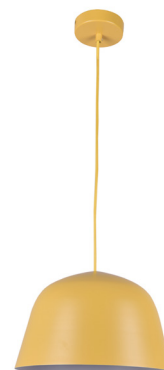

PASTEL SERIES

Angled Dome Shape Pendant Lights

- Shade: iron
- **Suspension cable: fabric**
- Lamp holder: 1XE27 (Max.40W)
- Globe not included
- For indoor use

PASTEL01A
(Matt White)

PASTEL02A
(Matt Black)

PASTEL03A
(Matt Pink)

PASTEL04A
(Matt Grey)

PASTEL05A
(Matt Green)

PASTEL06A
(Matt Blue)

PASTEL07A
(Matt Yellow)

Part No.	PASTEL01A-07A
Description	PENDANT ES 40W Angled Dome
Material	Iron
Lamp Holder	1xE27 (Max.40W)
Dimensions	Ø250xH155mm
Suspension	3000mm cable
Canopy Size	Ø100mm
Box Weight	0.8kg
Box Dimensions	27x27x20cm
Carton QTY	1/1