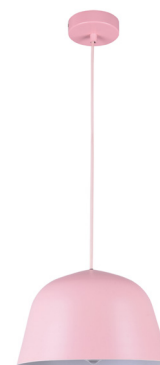

PASTEL SERIES

Angled Dome Shape Pendant Lights

- Shade: iron
- **Suspension cable: fabric**
- Lamp holder: 1XE27 (Max.40W)
- Globe not included
- For indoor use

PASTEL01A
(Matt White)

PASTEL02A
(Matt Black)

PASTEL03A
(Matt Pink)

PASTEL04A
(Matt Grey)

PASTEL05A
(Matt Green)

PASTEL06A
(Matt Blue)

PASTEL07A
(Matt Yellow)

Part No.	PASTEL01A-07A
Description	PENDANT ES 40W Angled Dome
Material	Iron
Lamp Holder	1xE27 (Max.40W)
Dimensions	Ø250xH155mm
Suspension	3000mm cable
Canopy Size	Ø100mm
Box Weight	0.8kg
Box Dimensions	27x27x20cm
Carton QTY	1/1