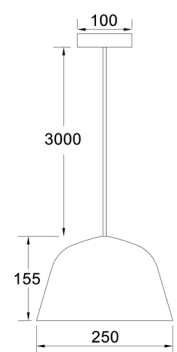

PASTEL SERIES

Angled Dome Shape Pendant Lights

- Shade: iron
- **Suspension cable: fabric**
- Lamp holder: 1XE27 (Max.40W)
- Globe not included
- For indoor use

PASTEL01A
(Matt White)

PASTEL02A
(Matt Black)

PASTEL03A
(Matt Pink)

PASTEL04A
(Matt Grey)

PASTEL05A
(Matt Green)

PASTEL06A
(Matt Blue)

PASTEL07A
(Matt Yellow)

Part No.	PASTEL01A-07A
Description	PENDANT ES 40W Angled Dome
Material	Iron
Lamp Holder	1xE27 (Max.40W)
Dimensions	Ø250xH155mm
Suspension	3000mm cable
Canopy Size	Ø100mm
Box Weight	0.8kg
Box Dimensions	27x27x20cm
Carton QTY	1/1