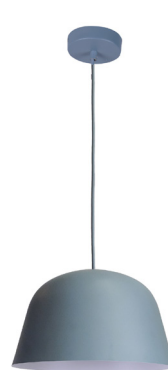

PASTEL SERIES

Angled Dome Shape Pendant Lights

- Shade: iron
- **Suspension cable: fabric**
- Lamp holder: 1XE27 (Max.40W)
- Globe not included
- For indoor use

PASTEL01A
(Matt White)

PASTEL02A
(Matt Black)

PASTEL03A
(Matt Pink)

PASTEL04A
(Matt Grey)

PASTEL05A
(Matt Green)

PASTEL06A
(Matt Blue)

PASTEL07A
(Matt Yellow)

Part No.	PASTEL01A-07A
Description	PENDANT ES 40W Angled Dome
Material	Iron
Lamp Holder	1xE27 (Max.40W)
Dimensions	Ø250xH155mm
Suspension	3000mm cable
Canopy Size	Ø100mm
Box Weight	0.8kg
Box Dimensions	27x27x20cm
Carton QTY	1/1