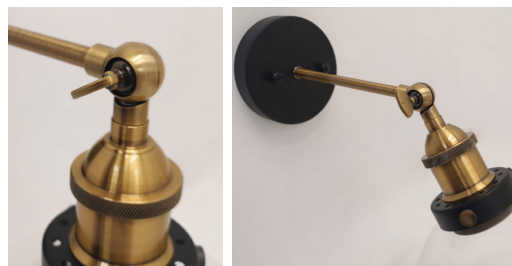

PESINI

Interior Wine Glass With Antique Brass / Chrome Highlight Pendant Lights

- Input voltage: 220-240V
- Material: iron & glass
- Lamp holder: E27 (Max. 72W)
- Globe not included
- For indoor use only
- 1 year replacement warranty

Part No.	PESINI1, PESINI2, PESINI3, PESINI4, PESINI5, PESINI6
Description	PENDANT ES 72W Wine Glass With Antique Brass OR Chrome Highlight
Material	Iron & glass
Lamp holder	1xE27 (Max.72W)
Dimensions	Ø250 x H290mm
Suspension	3000mm PVC cable
Canopy size	Ø100 x 25mm
Box Weight	1.7kg
Box Dimensions	31x31x31cm
Carton QTY	1/1

PESINI1W
(Clear glass)

PESINI2W
(Black smoke glass)

PESINI3W
(Amber glass)

PESINI4W
(Clear glass)

PESINI5W
(Black smoke glass)

PESINI6W
(Amber glass)

PESINI (Wall Lights)

Interior Wine Glass With Antique Brass /
Chrome Highlight Wall Lights

- Input voltage: 220-240V
- Material: iron & glass
- Lamp holder: E27 (Max. 72W)
- Adjustable swing arm
- Globe not included
- For indoor use only
- 1 year replacement warranty

Part No.	PESINI1W, PESINI2W, PESINI3W, PESINI4W, PESINI5W, PESINI6W
Description	WALL INTERNAL S/M ES Max 72W Wine Glass With Antique Brass / Chrome Bracket
Material	Iron & glass
Lamp holder	1xE27 (Max.72W)
Dimensions	D230 x H320mm
Back Plate	Ø110 x 25mm
Box Weight	1.2kg
Box Dimensions	29x26x33cm
Carton QTY	1/1