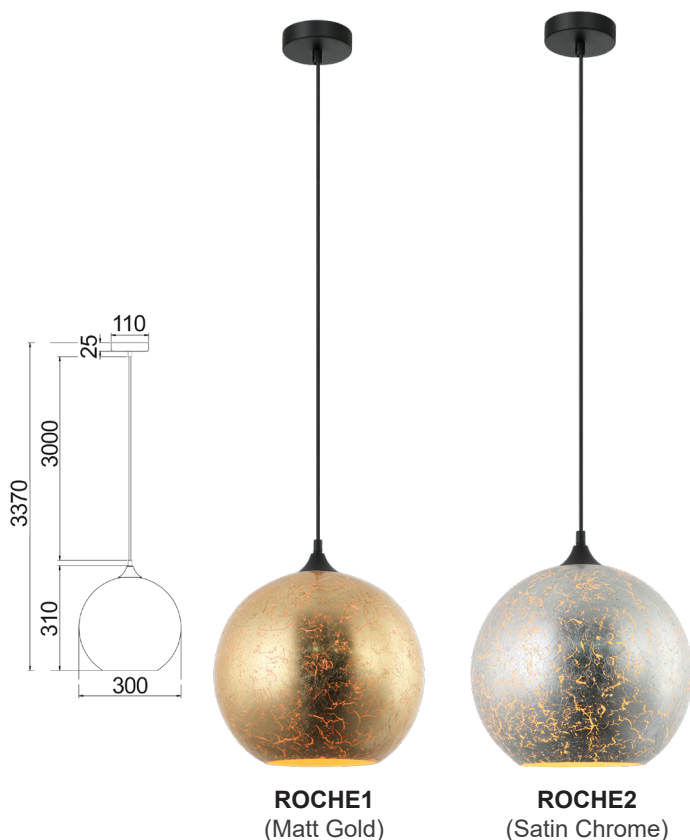

Decor Lighting

ROCHE

Interior Wine Glass Pendant Lights

- Input voltage: 220-240V
- Material: glass
- Lamp holder: E27 (Max.72W)
- Globe not included
- Shade interior colour: white
- For indoor use only
- 1 year replacement warranty

Part No.	ROCHE1, ROCHE2
Description	PENDANT ES 72W Matt Gold / Satin Chrome Wine Glass With White Interior
Material	Glass
Lamp holder	1xE27 (Max.72W)
Dimensions	Ø300 x H310mm
Suspension	3000mm PVC cable
Canopy size	Ø110 x 25mm
Box Weight	2.4kg
Box Dimensions	37x37x36cm
Carton QTY	1/1