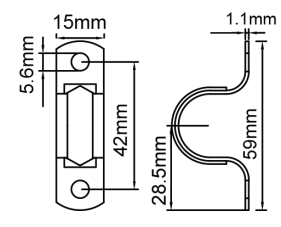

SADDLE

- Stainless steel / alloy steel saddles
- SADDLE001-004 material: stainless steel 304
- SADDLE005-008 material: alloy steel
- Box QTY 100pcs only (SADDLE002: 50pcs)

Part No.	Description	Carton QTY
SADDLE001	SADDLE Half STAINLESS STEEL 20mm 6.6mm hole	100/1K
SADDLE002	SADDLE HALF STAINLESS STEEL 25mm 5.6mm hole	50/400
SADDLE003	SADDLE FULL STAINLESS STEEL 20mm 5.6mm hole	100/1K
SADDLE004	SADDLE FULL STAINLESS STEEL 25mm 5.6mm hole	100/1K
SADDLE005	SADDLE HALF ALLOY STEEL 20mm 6.6mm hole	100/1K
SADDLE006	SADDLE HALF ALLOY STEEL 25mm 5.6mm hole	100/1K
SADDLE007	SADDLE FULL ALLOY STEEL 20mm 5.6mm hole	100/1K
SADDLE008	SADDLE FULL ALLOY STEEL 25mm 5.6mm hole	100/1K

SADDLE004