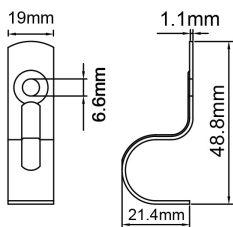

SADDLE

- Stainless steel / alloy steel saddles
- SADDLE001-004 material: stainless steel 304
- SADDLE005-008 material: alloy steel
- Box QTY 100pcs only (SADDLE002: 50pcs)

SADDLE001 & 002

SADDLE003 & 004

SADDLE007 & 008

SADDLE005 & 006

Part No.	Description	Carton QTY
SADDLE001	SADDLE Half STAINLESS STEEL 20mm 6.6mm hole	100/1K
SADDLE002	SADDLE HALF STAINLESS STEEL 25mm 5.6mm hole	50/400
SADDLE003	SADDLE FULL STAINLESS STEEL 20mm 5.6mm hole	100/1K
SADDLE004	SADDLE FULL STAINLESS STEEL 25mm 5.6mm hole	100/1K
SADDLE005	SADDLE HALF ALLOY STEEL 20mm 6.6mm hole	100/1K
SADDLE006	SADDLE HALF ALLOY STEEL 25mm 5.6mm hole	100/1K
SADDLE007	SADDLE FULL ALLOY STEEL 20mm 5.6mm hole	100/1K
SADDLE008	SADDLE FULL ALLOY STEEL 25mm 5.6mm hole	100/1K