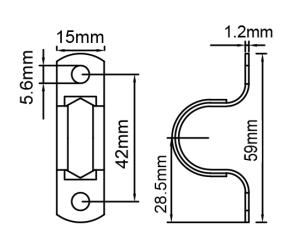

SADDLE007 & 008

SADDLE005 & 006

Part No.	Description	Carton QTY
SADDLE001	SADDLE Half STAINLESS STEEL 20mm 6.6mm hole	100/1K
SADDLE002	SADDLE HALF STAINLESS STEEL 25mm 5.6mm hole	50/400
SADDLE003	SADDLE FULL STAINLESS STEEL 20mm 5.6mm hole	100/1K
SADDLE004	SADDLE FULL STAINLESS STEEL 25mm 5.6mm hole	100/1K
SADDLE005	SADDLE HALF ALLOY STEEL 20mm 6.6mm hole	100/1K
SADDLE006	SADDLE HALF ALLOY STEEL 25mm 5.6mm hole	100/1K
SADDLE007	SADDLE FULL ALLOY STEEL 20mm 5.6mm hole	100/1K
SADDLE008	SADDLE FULL ALLOY STEEL 25mm 5.6mm hole	100/1K

SADDLE001

SADDLE002

SADDLE003

SADDLE004

SADDLE005

SADDLE006

SADDLE007

SADDLE008