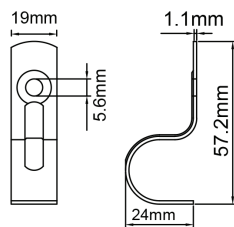

SADDLE

- Stainless steel / alloy steel saddles
- SADDLE001-004 material: stainless steel 304
- SADDLE005-008 material: alloy steel
- Box QTY 100pcs only (SADDLE002: 50pcs)

Part No.	Description	Carton QTY
SADDLE001	SADDLE Half STAINLESS STEEL 20mm 6.6mm hole	100/1K
SADDLE002	SADDLE HALF STAINLESS STEEL 25mm 5.6mm hole	50/400
SADDLE003	SADDLE FULL STAINLESS STEEL 20mm 5.6mm hole	100/1K
SADDLE004	SADDLE FULL STAINLESS STEEL 25mm 5.6mm hole	100/1K
SADDLE005	SADDLE HALF ALLOY STEEL 20mm 6.6mm hole	100/1K
SADDLE006	SADDLE HALF ALLOY STEEL 25mm 5.6mm hole	100/1K
SADDLE007	SADDLE FULL ALLOY STEEL 20mm 5.6mm hole	100/1K
SADDLE008	SADDLE FULL ALLOY STEEL 25mm 5.6mm hole	100/1K

SADDLE002