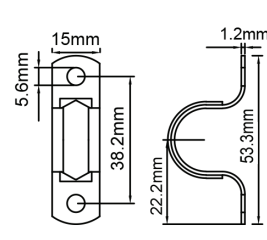

SADDLE007 & 008

SADDLE005 & 006

Part No.	Description	Carton QTY
SADDLE001	SADDLE Half STAINLESS STEEL 20mm 6.6mm hole	100/1K
SADDLE002	SADDLE HALF STAINLESS STEEL 25mm 5.6mm hole	50/400
SADDLE003	SADDLE FULL STAINLESS STEEL 20mm 5.6mm hole	100/1K
SADDLE004	SADDLE FULL STAINLESS STEEL 25mm 5.6mm hole	100/1K
SADDLE005	SADDLE HALF ALLOY STEEL 20mm 6.6mm hole	100/1K
SADDLE006	SADDLE HALF ALLOY STEEL 25mm 5.6mm hole	100/1K
SADDLE007	SADDLE FULL ALLOY STEEL 20mm 5.6mm hole	100/1K
SADDLE008	SADDLE FULL ALLOY STEEL 25mm 5.6mm hole	100/1K

SADDLE001

SADDLE002

SADDLE003

SADDLE004

SADDLE005

SADDLE006

SADDLE007

SADDLE008