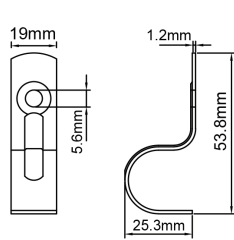

SADDLE007 & 008

SADDLE005 & 006

Part No.	Description	Carton QTY
SADDLE001	SADDLE Half STAINLESS STEEL 20mm 6.6mm hole	100/1K
SADDLE002	SADDLE HALF STAINLESS STEEL 25mm 5.6mm hole	50/400
SADDLE003	SADDLE FULL STAINLESS STEEL 20mm 5.6mm hole	100/1K
SADDLE004	SADDLE FULL STAINLESS STEEL 25mm 5.6mm hole	100/1K
SADDLE005	SADDLE HALF ALLOY STEEL 20mm 6.6mm hole	100/1K
SADDLE006	SADDLE HALF ALLOY STEEL 25mm 5.6mm hole	100/1K
SADDLE007	SADDLE FULL ALLOY STEEL 20mm 5.6mm hole	100/1K
SADDLE008	SADDLE FULL ALLOY STEEL 25mm 5.6mm hole	100/1K

SADDLE001

SADDLE002

SADDLE003

SADDLE004

SADDLE005

SADDLE006

SADDLE007

SADDLE008