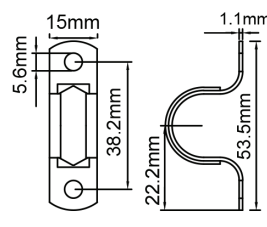

SADDLE

- Stainless steel / alloy steel saddles
- SADDLE001-004 material: stainless steel 304
- SADDLE005-008 material: alloy steel
- Box QTY 100pcs only (SADDLE002: 50pcs)

Part No.	Description	Carton QTY
SADDLE001	SADDLE Half STAINLESS STEEL 20mm 6.6mm hole	100/1K
SADDLE002	SADDLE HALF STAINLESS STEEL 25mm 5.6mm hole	50/400
SADDLE003	SADDLE FULL STAINLESS STEEL 20mm 5.6mm hole	100/1K
SADDLE004	SADDLE FULL STAINLESS STEEL 25mm 5.6mm hole	100/1K
SADDLE005	SADDLE HALF ALLOY STEEL 20mm 6.6mm hole	100/1K
SADDLE006	SADDLE HALF ALLOY STEEL 25mm 5.6mm hole	100/1K
SADDLE007	SADDLE FULL ALLOY STEEL 20mm 5.6mm hole	100/1K
SADDLE008	SADDLE FULL ALLOY STEEL 25mm 5.6mm hole	100/1K

SADDLE003