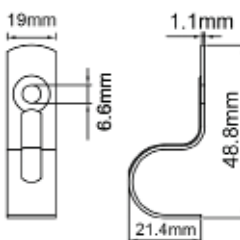

SADDLE007 & 008

SADDLE005 & 006

Part No.	Description	Carton QTY
SADDLE001	SADDLE Half STAINLESS STEEL 20mm 6.6mm hole	100/1K
SADDLE002	SADDLE HALF STAINLESS STEEL 25mm 5.6mm hole	50/400
SADDLE003	SADDLE FULL STAINLESS STEEL 20mm 5.6mm hole	100/1K
SADDLE004	SADDLE FULL STAINLESS STEEL 25mm 5.6mm hole	100/1K
SADDLE005	SADDLE HALF ALLOY STEEL 20mm 6.6mm hole	100/1K
SADDLE006	SADDLE HALF ALLOY STEEL 25mm 5.6mm hole	100/1K
SADDLE007	SADDLE FULL ALLOY STEEL 20mm 5.6mm hole	100/1K
SADDLE008	SADDLE FULL ALLOY STEEL 25mm 5.6mm hole	100/1K

SADDLE001

SADDLE002

SADDLE003

SADDLE004

SADDLE005

SADDLE006

SADDLE007

SADDLE008