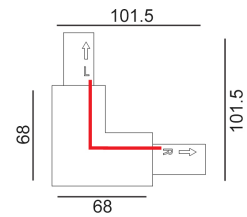

### 4 Wire 3-Circuit Track 'L-Piece' Connectors (Left or right)

TRK3BLCON3R  
TRK3BLCON3L

TRK3WHCON3R  
TRK3WHCON3L

TRK3BLCON3L  
TRK3WHCON3L

TRK3BLCON3R  
TRK3WHCON3R

| Part No.    | Description  | Carton QTY |
|-------------|--|------------|
| TRK3BLCON3L | TRACK 3 Circuit 4 Wire L-Piece Connector - LEFT BLK  | 1/30       |
| TRK3BLCON3R | TRACK 3 Circuit 4 Wire L-Piece Connector - RIGHT BLK | 1/30       |
| TRK3WHCON3L | TRACK 3 Circuit 4 Wire L-Piece Connector - LEFT WH   | 1/30       |
| TRK3WHCON3R | TRACK 3 Circuit 4 Wire L-Piece Connector - RIGHT WH  | 1/30       |