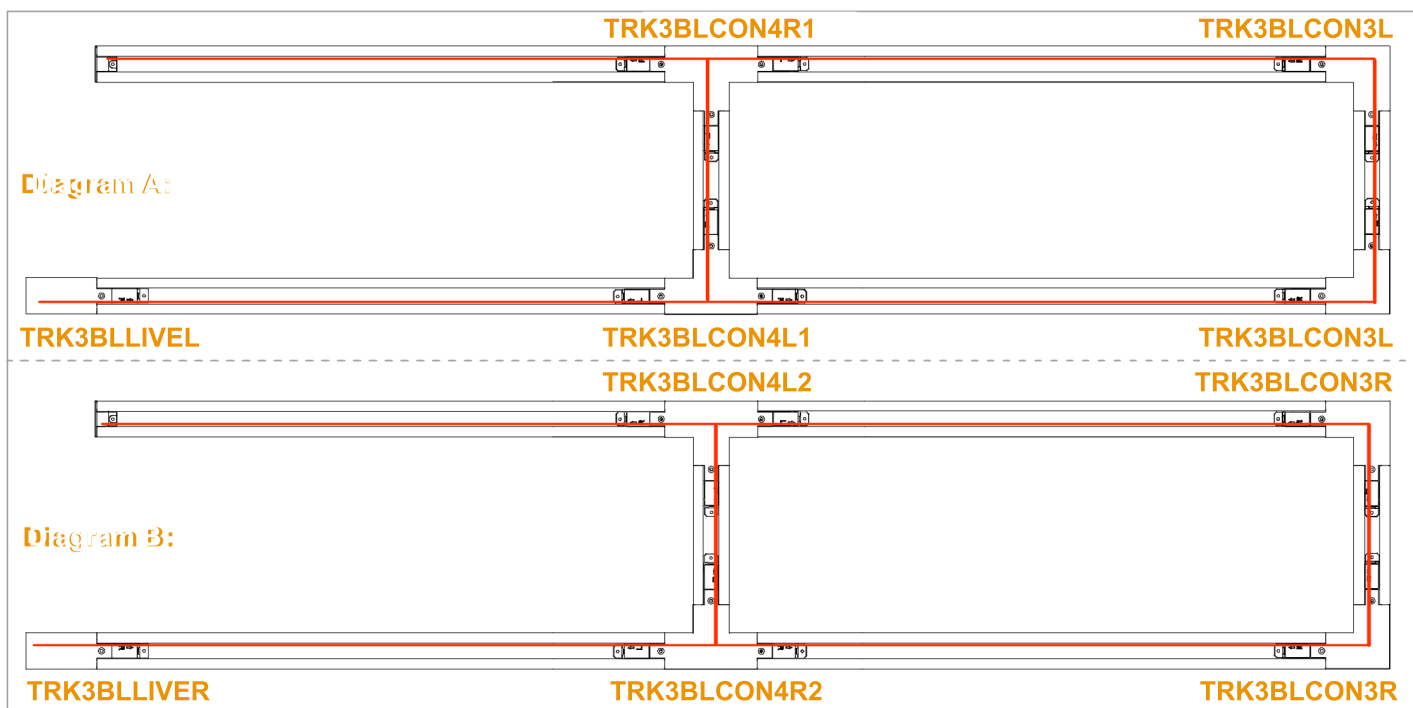

Installation :