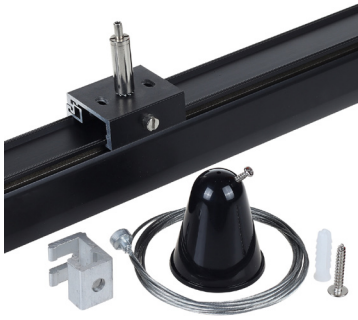

TRK3BLSUSKIT5

TRACK 3 Circuit 4 Wire Suspension Kit
With Spring (Added With 1.5m Steel
Wire) BLK