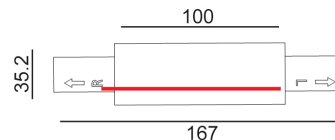

## 4 Wire 3-Circuit Track

- Input voltage range: 220-240V/ 16A
- Material: PC and aluminium
- Colour: black and white
- Universal track

TRK3BL1M  
TRK3BL2M

TRK3WH1M  
TRK3WH2M

General Lighting

| Part No. | Description   | Dimensions           | Carton QTY |
|----------|---|----------------------|------------|
| TRK3BL1M | TRACK 3 Circuit 4 Wire 1M BLK (incl LIVE TRK3BLLIVER & END CAP TRK3BLEND) | L1000xW35.2xH35.51mm | 1/12       |
| TRK3BL2M | TRACK 3 Circuit 4 Wire 2M BLK (incl LIVE TRK3BLLIVER & END CAP TRK3BLEND) | L2000xW35.2xH35.51mm | 1/12       |
| TRK3WH1M | TRACK 3 Circuit 4 Wire 1M WH (incl LIVE TRK3WHLIVER & END CAP TRK3WHEND)  | L1000xW35.2xH35.51mm | 1/12       |
| TRK3WH2M | TRACK 3 Circuit 4 Wire 2M WH (incl LIVE TRK3WHLIVER & END CAP TRK3WHEND)  | L2000xW35.2xH35.51mm | 1/12       |

## 4 Wire 3-Circuit Track Straight Connectors

TRK3BLCON1

TRK3WHCON1

TRK3BLCON2

TRK3WHCON2

TRK3BLCON1  
TRK3WHCON1

TRK3BLCON2  
TRK3WHCON2

| Part No.   | Description  | Carton QTY |
|------------|--|------------|
| TRK3BLCON1 | TRACK 3 Circuit 4 Wire Mini Straight Connector BLK | 1/100      |
| TRK3BLCON2 | TRACK 3 Circuit 4 Wire Straight Connector BLK      | 1/100      |
| TRK3WHCON1 | TRACK 3 Circuit 4 Wire Mini Straight Connector WH  | 1/100      |
| TRK3WHCON2 | TRACK 3 Circuit 4 Wire Straight Connector WH       | 1/100      |

### 4 Wire 3-Circuit Track 'L-Piece' Connectors (Left or right)

TRK3BLCON3R  
TRK3BLCON3L

TRK3WHCON3R  
TRK3WHCON3L

TRK3BLCON3L  
TRK3WHCON3L

TRK3BLCON3R  
TRK3WHCON3R

| Part No.    | Description  | Carton QTY |
|-------------|--|------------|
| TRK3BLCON3L | TRACK 3 Circuit 4 Wire L-Piece Connector - LEFT BLK  | 1/30       |
| TRK3BLCON3R | TRACK 3 Circuit 4 Wire L-Piece Connector - RIGHT BLK | 1/30       |
| TRK3WHCON3L | TRACK 3 Circuit 4 Wire L-Piece Connector - LEFT WH   | 1/30       |
| TRK3WHCON3R | TRACK 3 Circuit 4 Wire L-Piece Connector - RIGHT WH  | 1/30       |