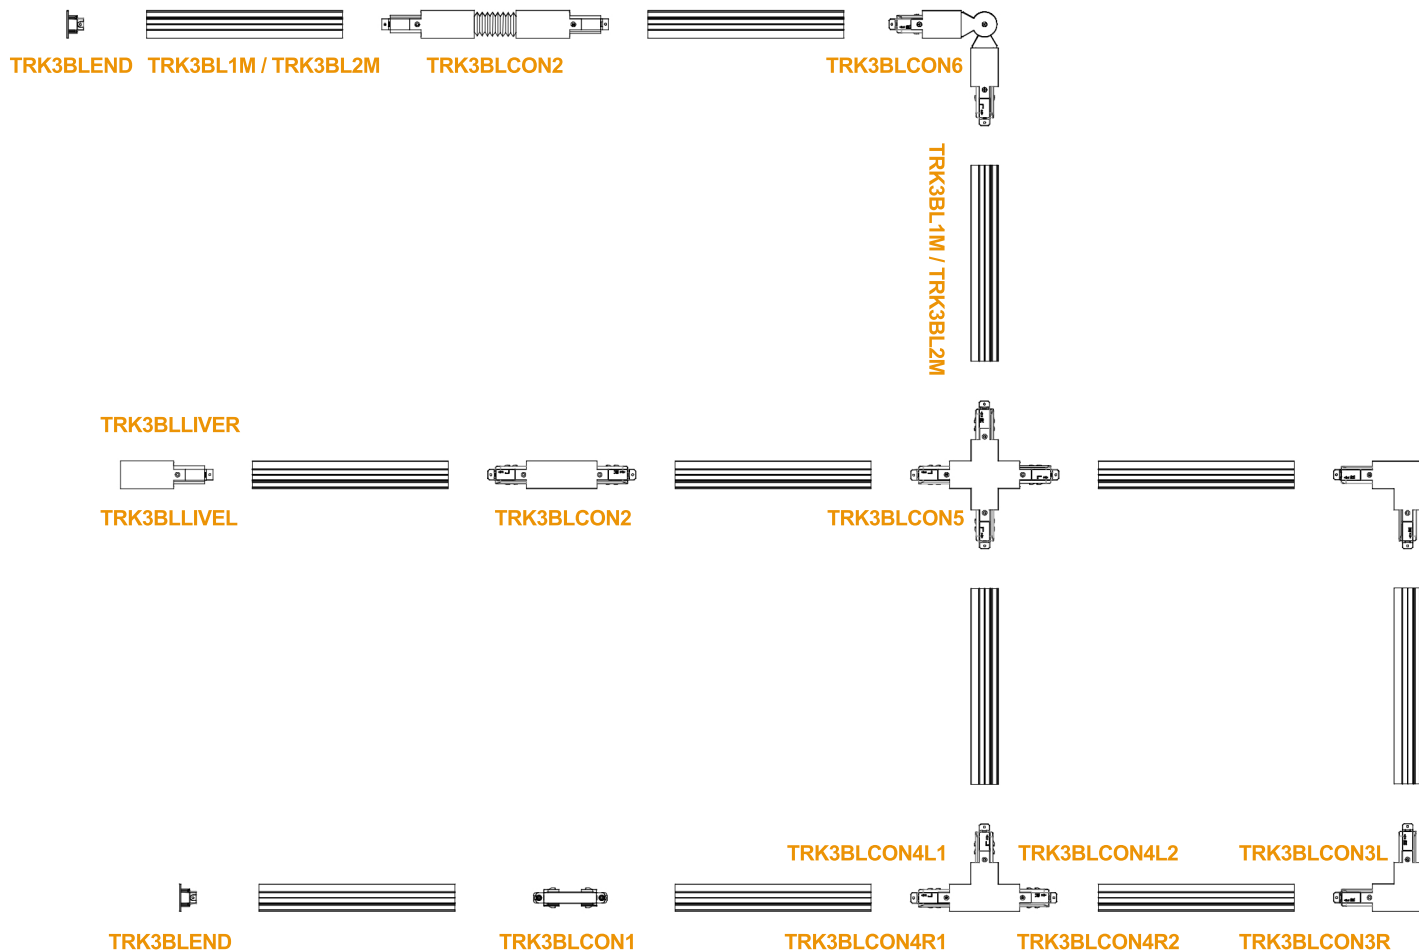

### 4 Wire 3-Circuit Track Ceiling Kits

TRK3BLCEILKIT1

TRK3WHCEILKIT1

TRK3BLCEILKIT2

TRK3WHCEILKIT2

| Part No.       | Description   | Carton QTY |
|----------------|---|------------|
| TRK3BLCEILKIT1 | TRACK 3 Circuit 4 Wire Ceiling Kit With Spring BLK                | 1/1        |
| TRK3BLCEILKIT2 | TRACK 3 Circuit 4 Wire Ceiling Clamp Kit For Track Connection BLK | 1/1        |
| TRK3WHCEILKIT1 | TRACK 3 Circuit 4 Wire Ceiling Kit With Spring WH                 | 1/1        |
| TRK3WHCEILKIT2 | TRACK 3 Circuit 4 Wire Ceiling Clamp Kit For Track Connection WH  | 1/1        |

### 4 Wire 3-Circuit Track Installation: