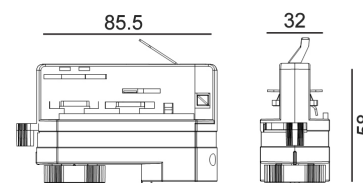

- For 4 wire 3 circuit track
- Hold weight: 10kg Max
- Colour: black and white
- To be used with split nipple (Part No. TRK3BL/WHNIPCON sold separately)
- Wire connection screw up terminal
- Warranty: 3 year replacement

TRK3BLADAP4
TRACK 3 Circuit 4 Wire Adaptor Small Hold Weight 5Kg Max BLK