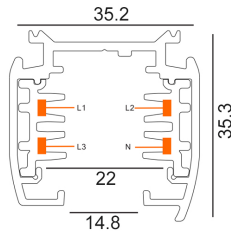

## 4 Wire 3-Circuit Track

- Input voltage range: 220-240V/ 16A
- Material: PC and aluminium
- Colour: black and white
- Universal track

TRK3BL1M  
TRK3BL2M

TRK3WH1M  
TRK3WH2M

General Lighting

| Part No. | Description   | Dimensions           | Carton QTY |
|----------|---|----------------------|------------|
| TRK3BL1M | TRACK 3 Circuit 4 Wire 1M BLK (incl LIVE TRK3BLLIVER & END CAP TRK3BLEND) | L1000xW35.2xH35.51mm | 1/12       |
| TRK3BL2M | TRACK 3 Circuit 4 Wire 2M BLK (incl LIVE TRK3BLLIVER & END CAP TRK3BLEND) | L2000xW35.2xH35.51mm | 1/12       |
| TRK3WH1M | TRACK 3 Circuit 4 Wire 1M WH (incl LIVE TRK3WHLIVER & END CAP TRK3WHEND)  | L1000xW35.2xH35.51mm | 1/12       |
| TRK3WH2M | TRACK 3 Circuit 4 Wire 2M WH (incl LIVE TRK3WHLIVER & END CAP TRK3WHEND)  | L2000xW35.2xH35.51mm | 1/12       |

## 4 Wire 3-Circuit Track Straight Connectors

TRK3BLCON1

TRK3WHCON1

TRK3BLCON2

TRK3WHCON2

TRK3BLCON1  
TRK3WHCON1

TRK3BLCON2  
TRK3WHCON2

| Part No.   | Description  | Carton QTY |
|------------|--|------------|
| TRK3BLCON1 | TRACK 3 Circuit 4 Wire Mini Straight Connector BLK | 1/100      |
| TRK3BLCON2 | TRACK 3 Circuit 4 Wire Straight Connector BLK      | 1/100      |
| TRK3WHCON1 | TRACK 3 Circuit 4 Wire Mini Straight Connector WH  | 1/100      |
| TRK3WHCON2 | TRACK 3 Circuit 4 Wire Straight Connector WH       | 1/100      |

### 4 Wire 3-Circuit Track 'L-Piece' Connectors (Left or right)

TRK3BLCON3R  
TRK3BLCON3L

TRK3WHCON3R  
TRK3WHCON3L

TRK3BLCON3L  
TRK3WHCON3L

TRK3BLCON3R  
TRK3WHCON3R

| Part No.    | Description  | Carton QTY |
|-------------|--|------------|
| TRK3BLCON3L | TRACK 3 Circuit 4 Wire L-Piece Connector - LEFT BLK  | 1/30       |
| TRK3BLCON3R | TRACK 3 Circuit 4 Wire L-Piece Connector - RIGHT BLK | 1/30       |
| TRK3WHCON3L | TRACK 3 Circuit 4 Wire L-Piece Connector - LEFT WH   | 1/30       |
| TRK3WHCON3R | TRACK 3 Circuit 4 Wire L-Piece Connector - RIGHT WH  | 1/30       |