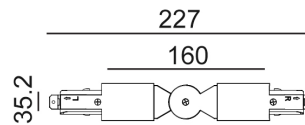

### 4 Wire 3-Circuit Track 'Cross-Piece' & Elbow Connectors

TRK3BLCON5

TRK3WHCON5

TRK3BLCON6

TRK3WHCON6

TRK3BLCON5  
TRK3WHCON5

TRK3BLCON6  
TRK3WHCON6

| Part No.   | Description                                      | Carton QTY |
|------------|--|------------|
| TRK3BLCON5 | TRACK 3 Circuit 4 Wire Cross-Piece Connector BLK | 1/30       |
| TRK3BLCON6 | TRACK 3 Circuit 4 Wire Elbow Connector BLK       | 1/30       |
| TRK3WHCON5 | TRACK 3 Circuit 4 Wire Cross-Piece Connector WH  | 1/30       |
| TRK3WHCON6 | TRACK 3 Circuit 4 Wire Elbow Connector WH        | 1/30       |