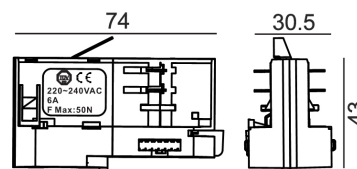

- For 4 wire 3 circuit track
- Hold weight: 5kg Max
- Colour: black and white
- To be used with split nipple (Part No. TRK3BL/WHNIPCON sold separately)
- Wire connection push down crimp
- Warranty: 3 year replacement