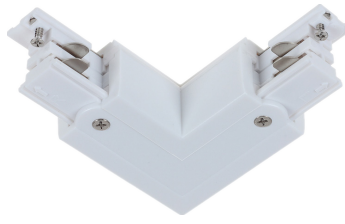

## 4 Wire 3-Circuit Track

- Input voltage range: 220-240V/ 16A
- Material: PC and aluminium
- Colour: black and white
- Universal track

TRK3BL1M  
TRK3BL2M

TRK3WH1M  
TRK3WH2M

General Lighting

| Part No. | Description   | Dimensions           | Carton QTY |
|----------|---|----------------------|------------|
| TRK3BL1M | TRACK 3 Circuit 4 Wire 1M BLK (incl LIVE TRK3BLLIVER & END CAP TRK3BLEND) | L1000xW35.2xH35.51mm | 1/12       |
| TRK3BL2M | TRACK 3 Circuit 4 Wire 2M BLK (incl LIVE TRK3BLLIVER & END CAP TRK3BLEND) | L2000xW35.2xH35.51mm | 1/12       |
| TRK3WH1M | TRACK 3 Circuit 4 Wire 1M WH (incl LIVE TRK3WHLIVER & END CAP TRK3WHEND)  | L1000xW35.2xH35.51mm | 1/12       |
| TRK3WH2M | TRACK 3 Circuit 4 Wire 2M WH (incl LIVE TRK3WHLIVER & END CAP TRK3WHEND)  | L2000xW35.2xH35.51mm | 1/12       |

## 4 Wire 3-Circuit Track Straight Connectors

TRK3BLCON1

TRK3WHCON1

TRK3BLCON2

TRK3WHCON2

TRK3BLCON1  
TRK3WHCON1

TRK3BLCON2  
TRK3WHCON2

| Part No.   | Description  | Carton QTY |
|------------|--|------------|
| TRK3BLCON1 | TRACK 3 Circuit 4 Wire Mini Straight Connector BLK | 1/100      |
| TRK3BLCON2 | TRACK 3 Circuit 4 Wire Straight Connector BLK      | 1/100      |
| TRK3WHCON1 | TRACK 3 Circuit 4 Wire Mini Straight Connector WH  | 1/100      |
| TRK3WHCON2 | TRACK 3 Circuit 4 Wire Straight Connector WH       | 1/100      |

### 4 Wire 3-Circuit Track 'L-Piece' Connectors (Left or right)

TRK3BLCON3R  
TRK3BLCON3L

TRK3WHCON3R  
TRK3WHCON3L

TRK3BLCON3L  
TRK3WHCON3L

TRK3BLCON3R  
TRK3WHCON3R

| Part No.    | Description  | Carton QTY |
|-------------|--|------------|
| TRK3BLCON3L | TRACK 3 Circuit 4 Wire L-Piece Connector - LEFT BLK  | 1/30       |
| TRK3BLCON3R | TRACK 3 Circuit 4 Wire L-Piece Connector - RIGHT BLK | 1/30       |
| TRK3WHCON3L | TRACK 3 Circuit 4 Wire L-Piece Connector - LEFT WH   | 1/30       |
| TRK3WHCON3R | TRACK 3 Circuit 4 Wire L-Piece Connector - RIGHT WH  | 1/30       |