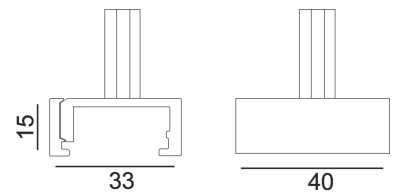

TRK3BLSUSKIT4
TRACK 3 Circuit 4 Wire Suspension Mount
Ezclick Kit With M6x1 Metre Threaded Rod
BLK