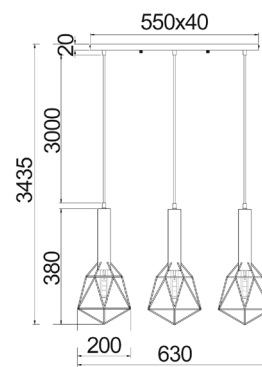

WHITEBAND5

WHITEBAND6

WHITEBAND1X3

WHITEBAND2X3

WHITEBAND5

WHITEBAND6

WHITEBAND1X3

WHITEBAND2X3

Part No.	Description	Height	Cable	Canopy	Max.Globe Dimensions	Carton QTY
WHITEBAND5	PENDES 72W WH IRON CAGE SML DIAMOND	420mm	3000mm	Ø100mm	L180 x W30mm	1/10
WHITEBAND6	PENDANT ES 72W WH IRON CAGE ANGLED	400mm	3000mm	Ø100mm	L180 x W30mm	1/10
WHITEBAND1X3	PENDANT ES 72W WH IRON CAGE TUBULAR	380mm	3000mm	550X40mm	L130 x W30mm	1/1
WHITEBAND2X3	PENDANT ES 72W WH IRON CAGE PEAR	-mm	3000mm	Ø300mm	L180 x W30mm	1/1