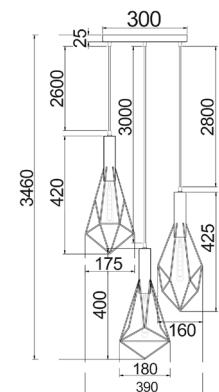

WHITEBAND5

WHITEBAND6

WHITEBAND1X3

WHITEBAND2X3

WHITEBAND5

WHITEBAND6

WHITEBAND1X3

WHITEBAND2X3

Part No.	Description	Height	Cable	Canopy	Max.Globe Dimensions	Carton QTY
WHITEBAND5	PENDES 72W WH IRON CAGE SML DIAMOND	420mm	3000mm	Ø100mm	L180 x W30mm	1/10
WHITEBAND6	PENDANT ES 72W WH IRON CAGE ANGLED	400mm	3000mm	Ø100mm	L180 x W30mm	1/10
WHITEBAND1X3	PENDANT ES 72W WH IRON CAGE TUBULAR	380mm	3000mm	550X40mm	L130 x W30mm	1/1
WHITEBAND2X3	PENDANT ES 72W WH IRON CAGE PEAR	-mm	3000mm	Ø300mm	L180 x W30mm	1/1