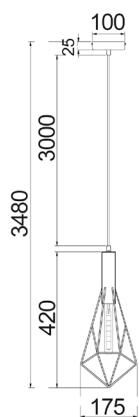

WHITEBAND5

WHITEBAND6

WHITEBAND1X3

WHITEBAND2X3

WHITEBAND5

WHITEBAND6

WHITEBAND1X3

WHITEBAND2X3

Part No.	Description	Height	Cable	Canopy	Max.Globe Dimensions	Carton QTY
WHITEBAND5	PENDES 72W WH IRON CAGE SML DIAMOND	420mm	3000mm	Ø100mm	L180 x W30mm	1/10
WHITEBAND6	PENDANT ES 72W WH IRON CAGE ANGLED	400mm	3000mm	Ø100mm	L180 x W30mm	1/10
WHITEBAND1X3	PENDANT ES 72W WH IRON CAGE TUBULAR	380mm	3000mm	550X40mm	L130 x W30mm	1/1
WHITEBAND2X3	PENDANT ES 72W WH IRON CAGE PEAR	-mm	3000mm	Ø300mm	L180 x W30mm	1/1