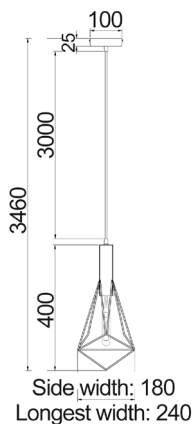

WHITEBAND5

WHITEBAND6

WHITEBAND1X3

WHITEBAND2X3

WHITEBAND5

WHITEBAND6

WHITEBAND1X3

WHITEBAND2X3

Part No.	Description	Height	Cable	Canopy	Max.Globe Dimensions	Carton QTY
WHITEBAND5	PENDES 72W WH IRON CAGE SML DIAMOND	420mm	3000mm	Ø100mm	L180 x W30mm	1/10
WHITEBAND6	PENDANT ES 72W WH IRON CAGE ANGLED	400mm	3000mm	Ø100mm	L180 x W30mm	1/10
WHITEBAND1X3	PENDANT ES 72W WH IRON CAGE TUBULAR	380mm	3000mm	550X40mm	L130 x W30mm	1/1
WHITEBAND2X3	PENDANT ES 72W WH IRON CAGE PEAR	-mm	3000mm	Ø300mm	L180 x W30mm	1/1