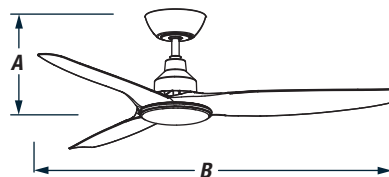

# Skyfan<sup>DC</sup>

The future in fans

1200mm (48") Fully Glass Fibre Composite 3 Blade Ceiling Fan

## DIMENSIONS

A	B
360mm	1200mm

## BLADES

**Count:** Three  
**Materials:** Glass Fibre Composite  
**Sweep:** 1200mm (48")  
**Pitch:** 12.5°