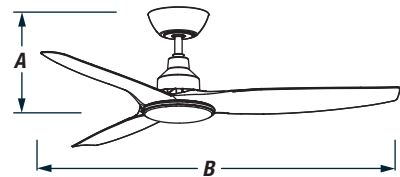

WITH LIGHT MODELS:

- Slimline 5-Step dimmable 20W LED (1800 lumen)
- Tri colour changeable (warm, natural and cool white)

Skyfan^{DC}

The future in fans

1500mm (60") Fully Glass Fibre Composite 3 Blade Ceiling Fan

DIMENSIONS

A	B
360mm	1500mm

BLADES

Count: Three
Materials: Glass Fibre Composite
Sweep: 1500mm (60")
Pitch: 12.5°

MOTOR

Type: DC
Wattage (HML): 3.9/9/16/26/44.2/6 (eco) watts
Air Movement: 19,300m³/H
RPM: 73/104/127/150/175/88 (eco) rpm

LIGHT MODELS

Light Type: LED Panel
Light Wattage: 20 watts
Dimmable: 5 Step Dimmable
Lumens: 1800 Lm
Tri Colour: Warm/Natural/Cool

INSTALLATION

Suitable for: Indoor and covered outdoors
Power Input: 240V~50Hz
Quick Connect: Yes
Mount Angle: 15°
Installation: Qualified Electrician Needed
Warranty: 5 Years