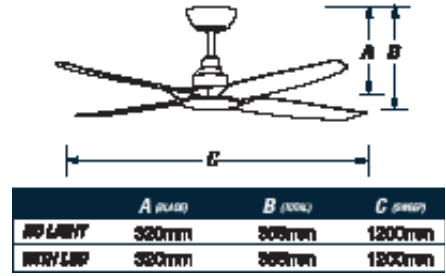

DIMENSIONS

BLADES

Count: Four
Materials: Glass Fibre Composite
Sweep: 1200mm (48")
Pitch: Dynamic curve
 High Airflow

MOTOR

Type: DC
Wattage (HML): 3.8/9/17/27/30 /5.8 (eco) watts
Air Movement: 14,280m³/H
RPM: 102/138/172/195/215/118 (eco) rpm

LIGHT MODELS

Light Type: LED Panel
Light Wattage: 20 watts
Dimmable: 5 Step Dimmable
Lumens: 1800 Lm
Tri Colour: Warm/Natural/Cool

INSTALLATION

Suitable for: Indoor and covered outdoors
Power Input: 240V~50Hz
Quick Connect: Yes
Mount Angle: 15° Max
Installation: Qualified Electrician Needed
Warranty: 5 Years