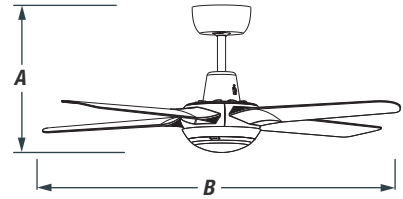

SPYDA⁵⁰

THE CEILING FAN REVOLUTION

1250MM

WITH LED LIGHT

FOUR BLADE

1250mm (50") Fully Moulded 4 Blade Ceiling Fan

DIMENSIONS

A	B
391mm	1250mm

BLADES

Count: Four
Materials: PC Composite
Sweep: 1250mm (50")
Pitch: HIGH (curved blade)

MOTOR

Type: AC True Spin™
Wattage (HML): 55/34/14 watts
Air Movement: 12,780 / 9,840 / 6,720m³H
RPM: 230/170/107rpm
Capacitor: 1.3µf

LIGHT

Light Type: LED Panel
Light Wattage: 20 watts
Dimmable: 4 Steps (100% - 25%)
Lumens: 2050 Lm
Tri Colour: Warm/Natural/Cool

INSTALLATION

Suitable for: Indoor and covered outdoors
Power Input: 220-240V~50Hz
Quick Connect: Yes
Mount Angle: 18°
Installation: Qualified Electrician Needed
Warranty: 6 Years